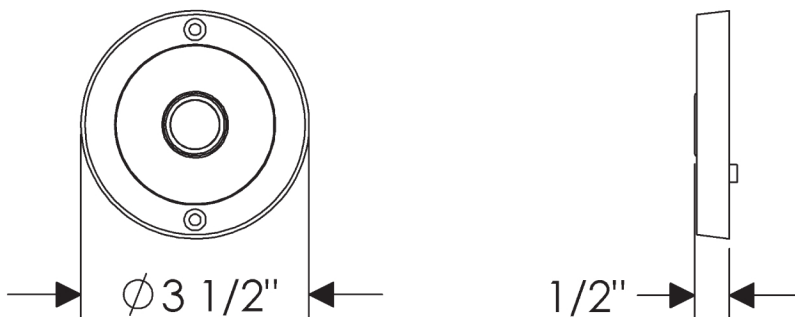

## Designer Collection

E101  
Round Designer Escutcheon  
3 1/2"