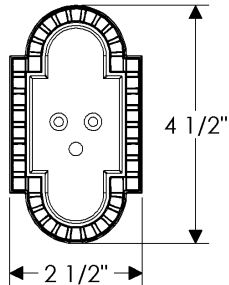

Corbel Arched Dead Bolt

DB30690

IP30690