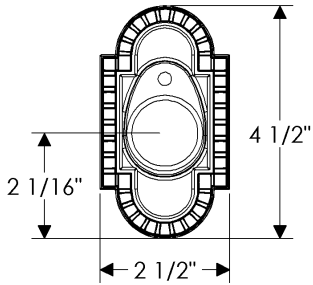

Corbel Arched Dead Bolt

DB30690

IP30690