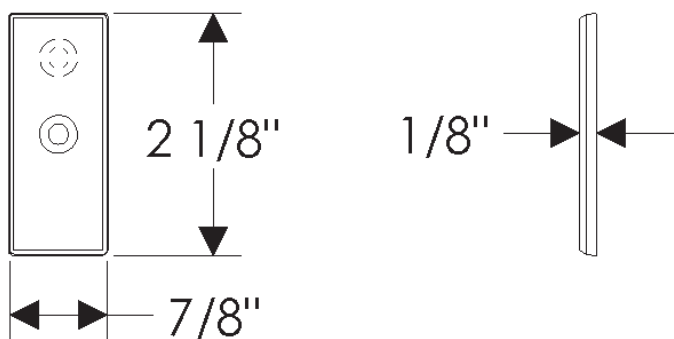

Rectangular Collection

CKR40
Rectangular Cabinet Rose
7/8" x 2 1/8"