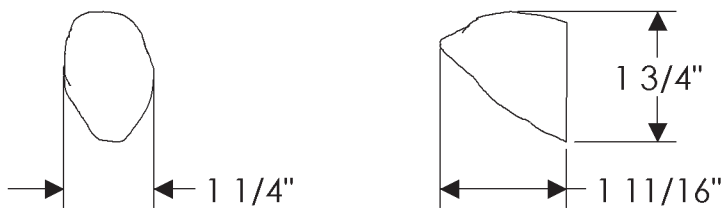

Ted Boerner Collection

CK20393
Grosbeak Cabinet Pull
1 1/4" x 1 11/16"