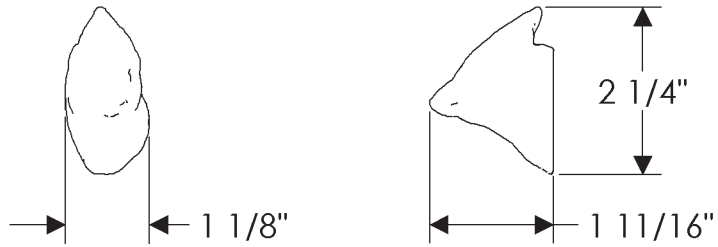

## Ted Boerner Collection

CK20390  
Cardinal Cabinet Pull  
1 1/8" x 1 11/16"