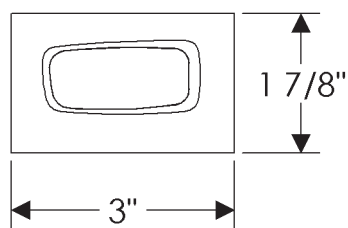

Ted Boerner Collection

CK20145
Tab Cabinet Pull
1 7/8" x 3"