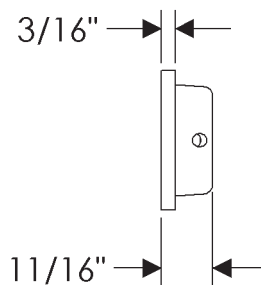

Ted Boerner Collection

CK20145
Tab Cabinet Pull
1 7/8" x 3"