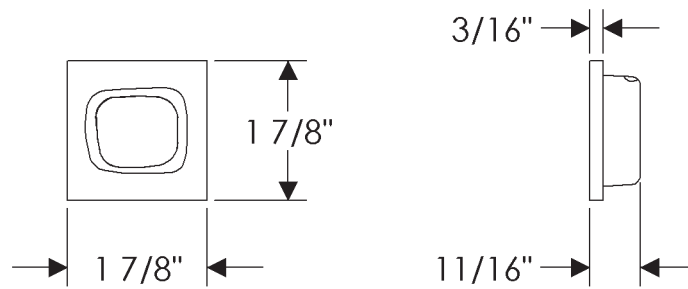

Ted Boerner Collection

CK20140
Tab Cabinet Pull, Square
1 7/8"