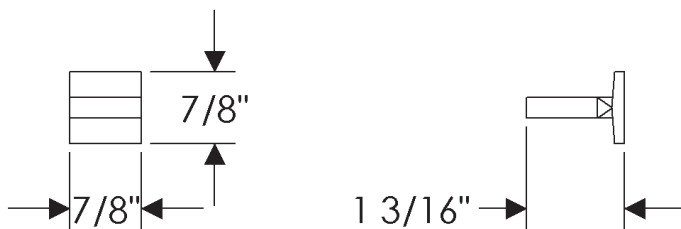

Ted Boerner Collection

CK20110
Tab Cabinet Pull
 $7/8"$