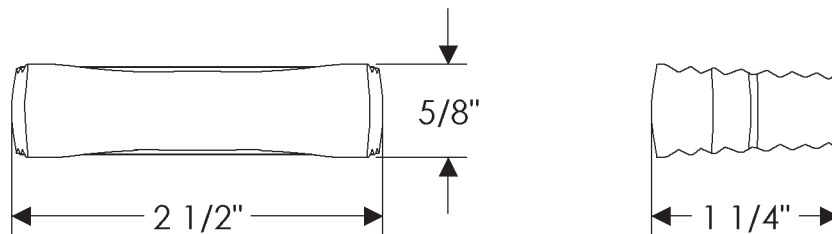

## Ted Boerner Collection

CK20036  
Brut Cabinet Knob  
5/8" x 2 1/2"