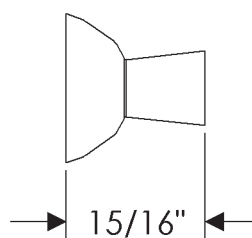

Ted Boerner Collection

CK20010  
Brut Cabinet Knob  
1"