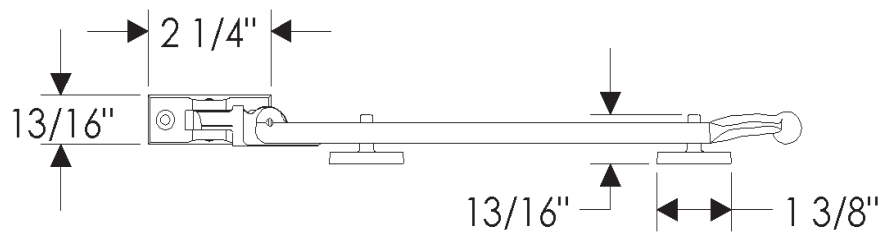

ROCKY MOUNTAIN®

H A R D W A R E

CA12
Casement Adjustor