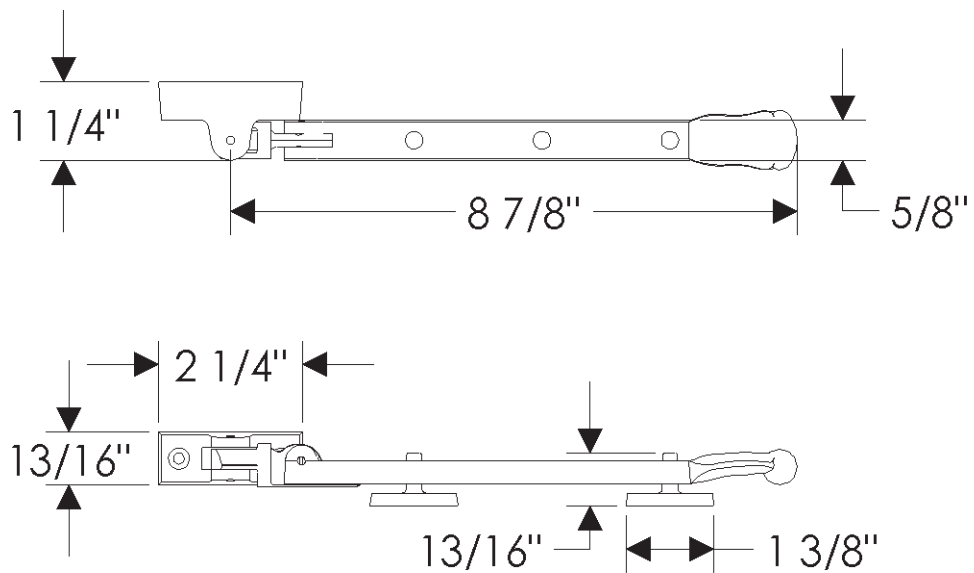

ROCKY MOUNTAIN®

H A R D W A R E

CA10
Casement Adjustor