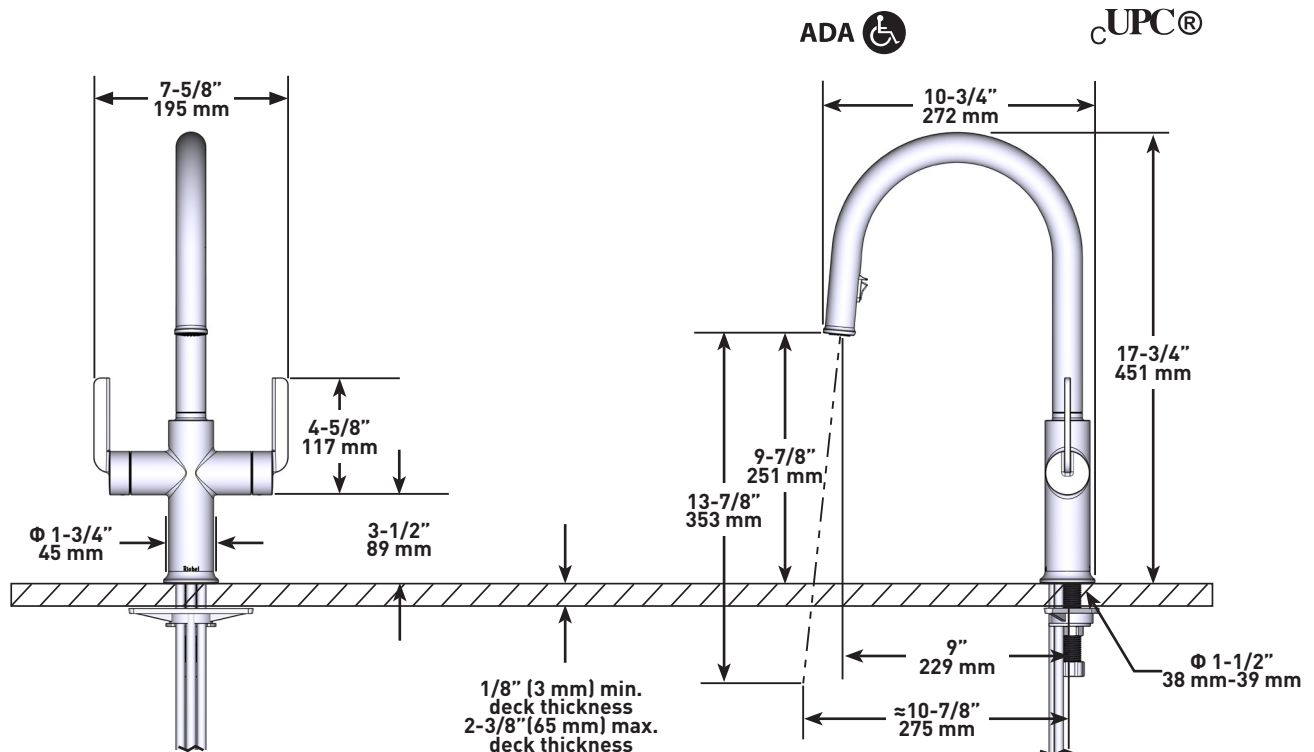

For warranty or additional information, contact:

U.S.A.
houseofrohl.com/support
1-800-777-9762

QUEBEC / MARITIMES / WESTERN CANADA
QUÉBEC / MARITIMES / OUEST CANADIEN
QUEBEC / MARITIMOS / CANADA OCCIDENTAL
houseofrohl.ca/support
1-866-473-8442

ONTARIO
houseofrohl.ca/support
1-800-287-5354