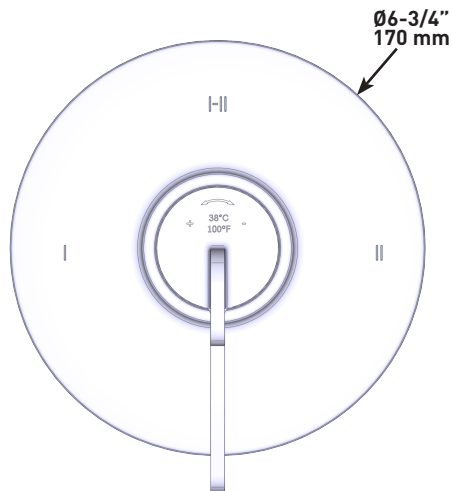

Si vous souhaitez obtenir de l'information supplémentaire à propos de la garantie ou de tout autre élément, communiquez avec :

U.S.A.
houseofrohl.com/support
1-800-777-9762

QUEBEC / MARITIMES / WESTERN CANADA
QUÉBEC / MARITIMES / OUEST CANADIEN
QUEBEC / MARITIMOS / CANADA OCCIDENTAL
houseofrohl.ca/support
1-866-473-8442

ONTARIO
houseofrohl.ca/support
1-800-287-5354

Riobel

PERRIN & ROWE®
LONDON

victoria ⊕ albert®

ROHL