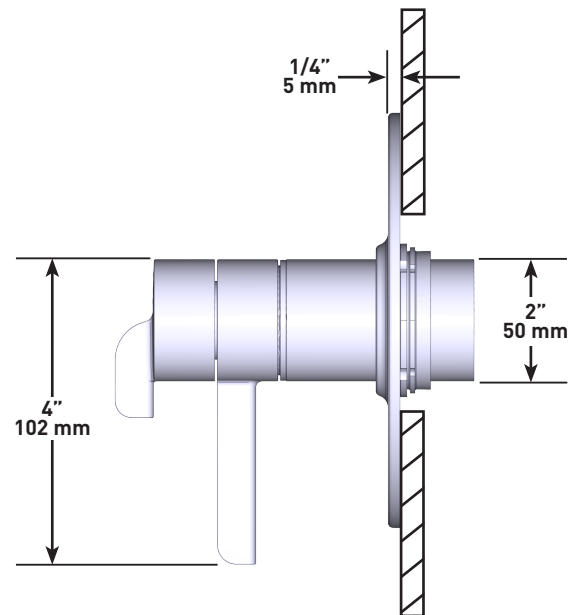

For warranty or additional information, contact:

U.S.A.
houseofrohl.com/support
1-800-777-9762

QUEBEC / MARITIMES / WESTERN CANADA
QUÉBEC / MARITIMES / QUÉBEC CANADIEN
QUEBEC / MARITIMOS / CANADA OCCIDENTAL
houseofrohl.ca/support
1-866-473-8442

ONTARIO
houseofrohl.ca/support
1-800-287-5354