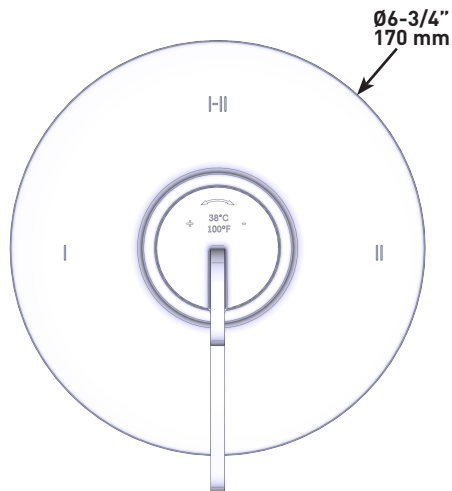

For warranty or additional information, contact:

U.S.A.
houseofrohl.com/support
1-800-777-9762

QUEBEC / MARITIMES / WESTERN CANADA
QUÉBEC / MARITIMES / QUÉBEC CANADIEN
QUEBEC / MARITIMOS / CANADA OCCIDENTAL
houseofrohl.ca/support
1-866-473-8442

ONTARIO
houseofrohl.ca/support
1-800-287-5354