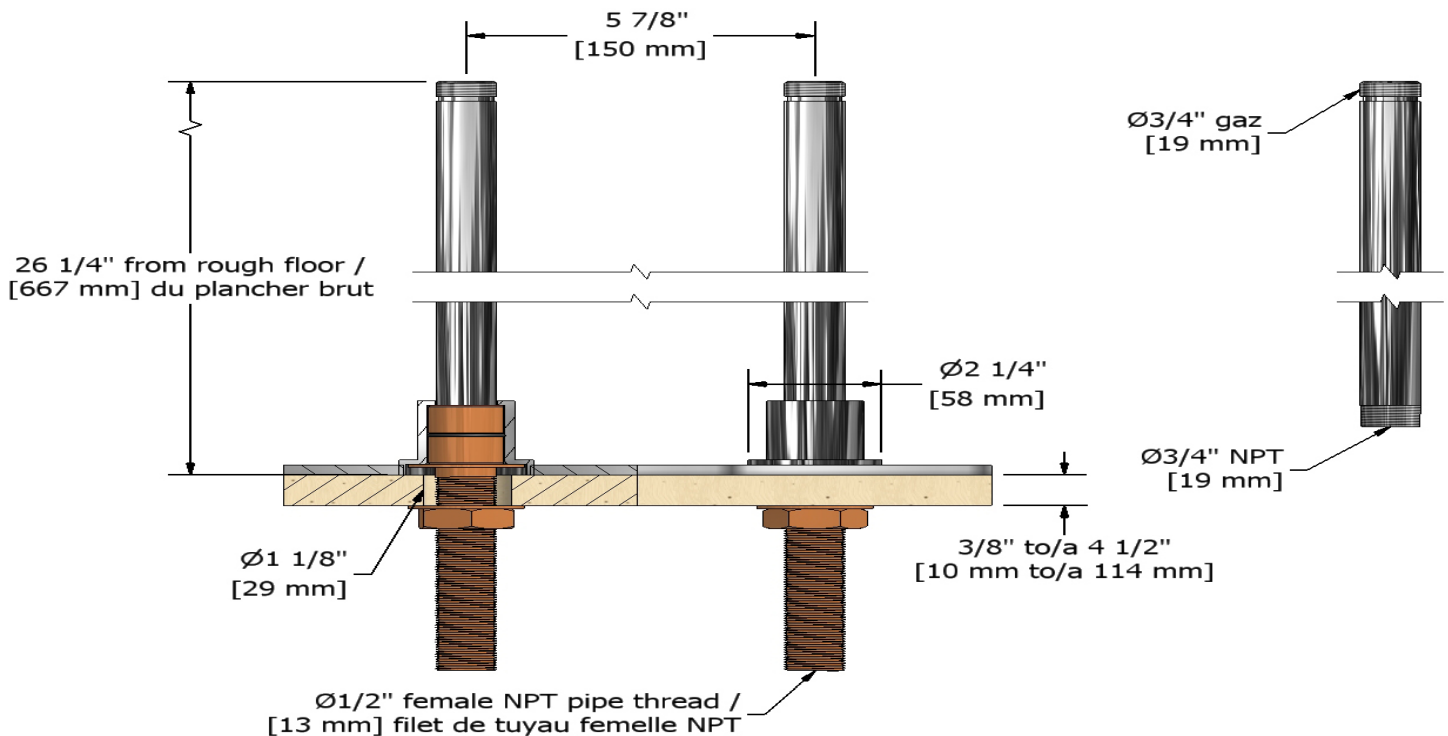

Sizes, models and finishes may differ from thoses presented.

Warranty

This **Riobel Inc.** product you have purchased carries a Limited Lifetime Warranty on the chrome, PVD finish, blacks and all working parts and is guaranteed from the initial purchase date against all manufacturing defects. All other finishes, including plastic components, are guaranteed for one year. All electric and/or electronic parts are covered by a 5-year limited warranty.

Customer Service

Ontario, West Canada : 888-287-5354 Quebec, Maritimes, United States : 866-473-8442

2020.06.12