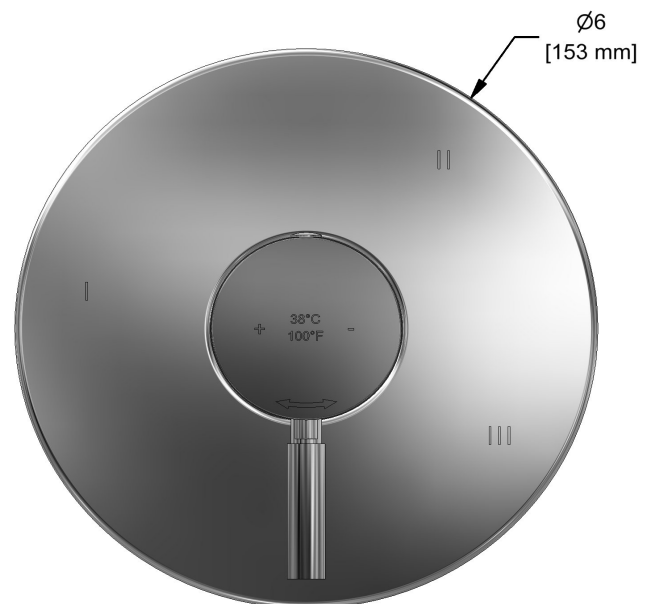

3-way Type T/P coaxial valve trim
TRUTM45

Specifications

Descriptions

- R45, R45-SPEX or R45-EX rough required to complete
- 6 positions (OFF, 1, 1 and 2, 2, 2 and 3, 3) share
- Trim only
- Thermostatic/pressure balance coaxial cartridge with check valves

Available colors

- C : Chrome
- PN : Polished Nickel (PVD)

Certifications

- CSA B125.1
- ASME A112.18.1
- ASSE 1016
- CMR248 Approval
- ADA

Sizes, models and finishes may differ from those presented.

Warranty