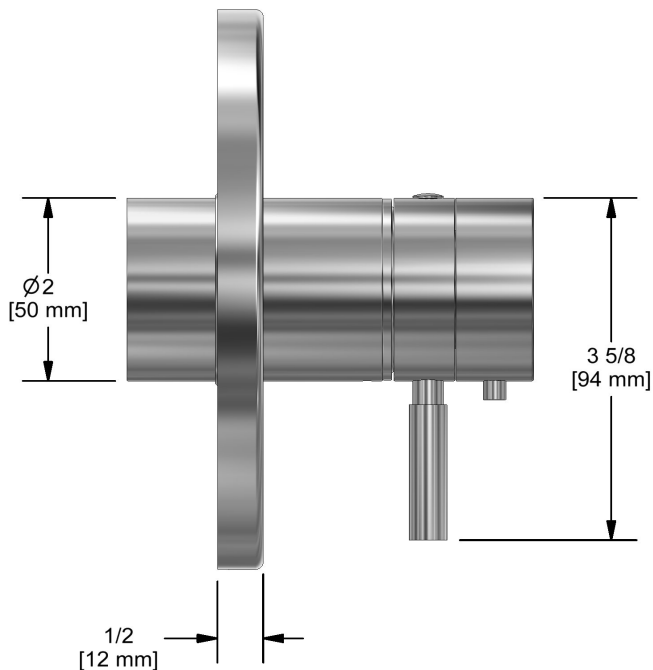

3-way Type T/P coaxial valve trim
TRUTM45

Specifications

Descriptions

- R45, R45-SPEX or R45-EX rough required to complete
- 6 positions (OFF, 1, 1 and 2, 2, 2 and 3, 3) share
- Trim only
- Thermostatic/pressure balance coaxial cartridge with check valves

Available colors

- C : Chrome
- PN : Polished Nickel (PVD)

Certifications

- CSA B125.1
- ASME A112.18.1
- ASSE 1016
- CMR248 Approval
- ADA

Sizes, models and finishes may differ from those presented.

Warranty