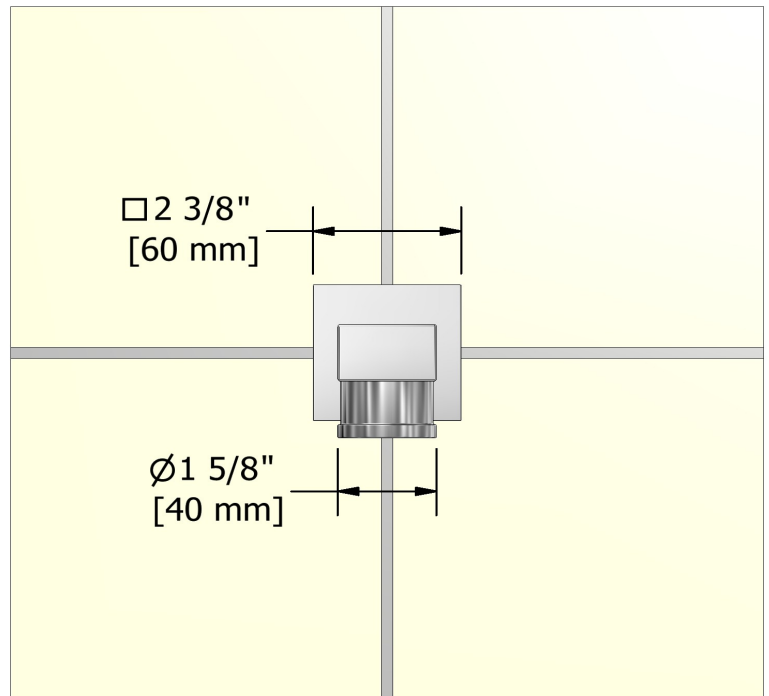

Certifications

- CSA B125.1
- ASME A112.18.1
- CMR248 Approval

cUPC®