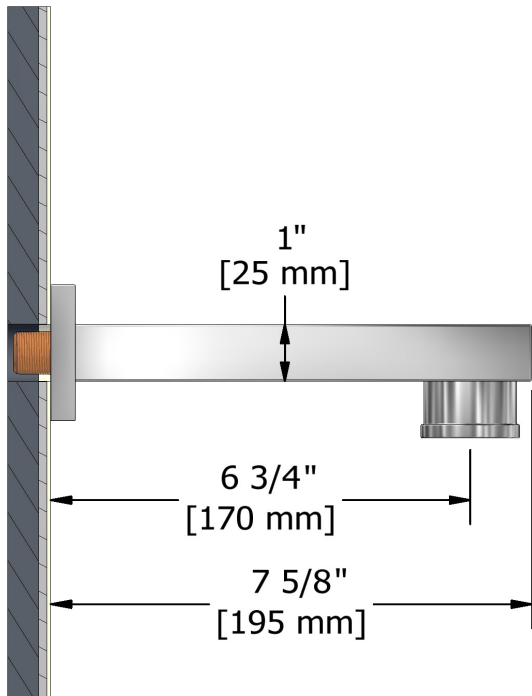

Certifications

- CSA B125.1
- ASME A112.18.1
- CMR248 Approval

cUPC®