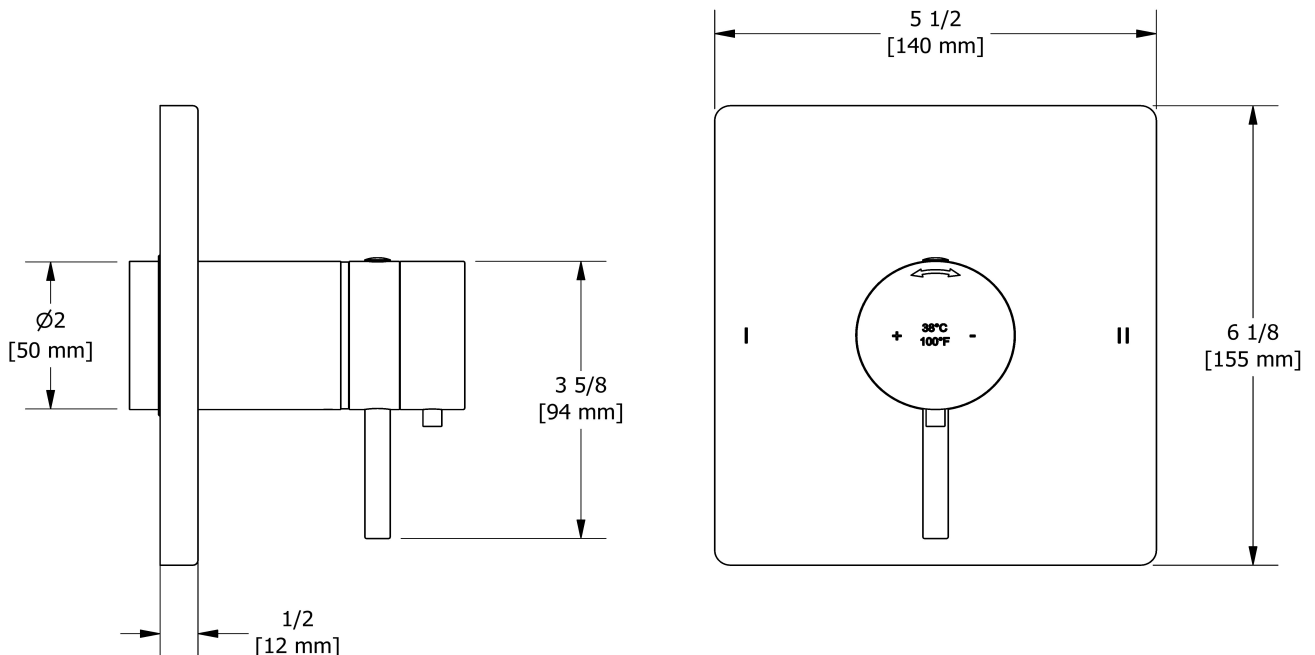

2-way no share Type T/P coaxial valve trim
TPATQ44

Specifications

Descriptions

- R23, R23-SPEX or R23-EX rough required to complete
- 3 positions (OFF, 1, 2) no share
- Trim only
- Thermostatic/pressure balance coaxial cartridge with check valves

Available colors

- C : Chrome
- BN : Brushed Nickel (PVD)
- PN : Polished Nickel (PVD)

Certifications

- CSA B125.1
- ASME A112.18.1
- ASSE 1016
- CMR248 Approval
- ADA

Sizes, models and finishes may differ from those presented.