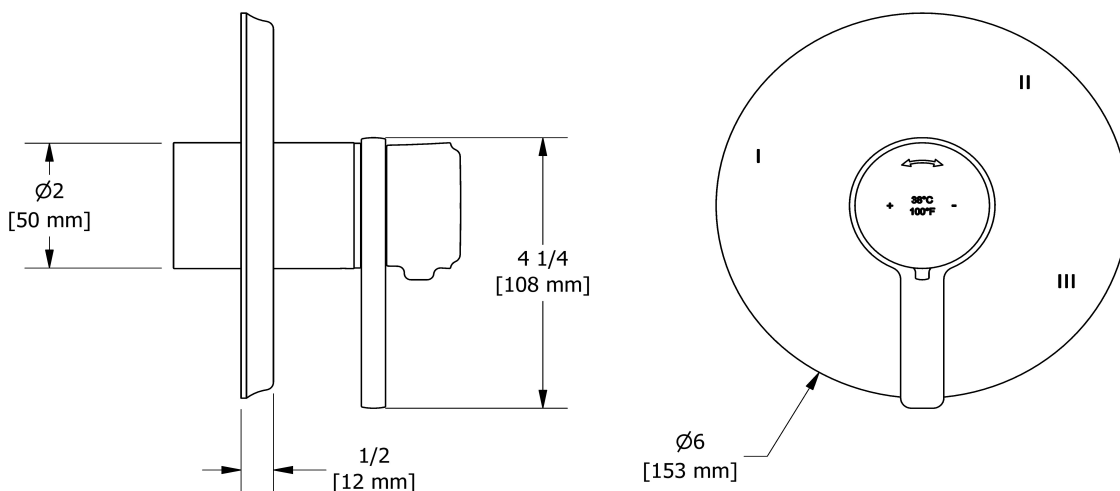

Sizes, models and finishes may differ from those presented.

Warranty

This **Riobel Inc.** product you have purchased carries a Limited Lifetime Warranty on the chrome, PVD finish, blacks and all working parts and is guaranteed from the initial purchase date against all manufacturing defects. All other finishes, including plastic components, are guaranteed for one year. All electric and/or electronic parts are covered by a 5-year limited warranty.

Customer Service

Ontario, West Canada : 888-287-5354 Quebec, Maritimes, United States : 866-473-8442

2020.06.12