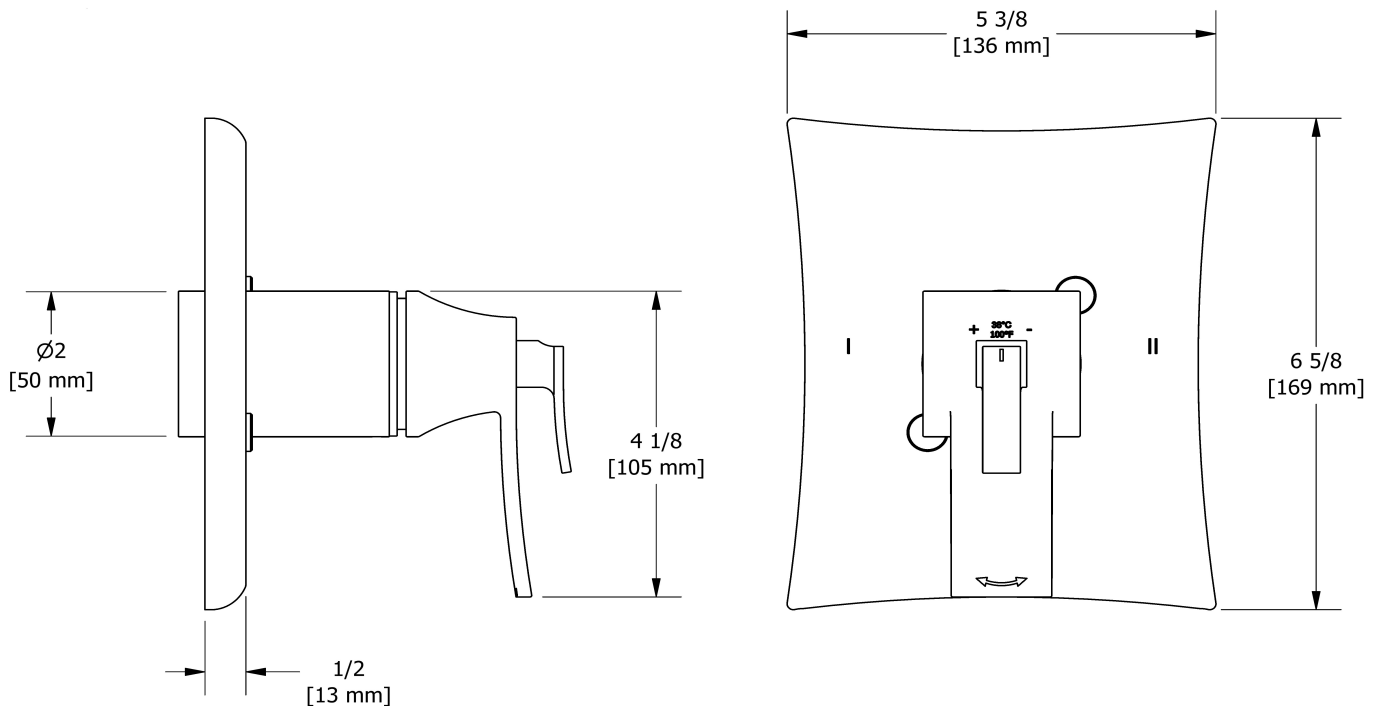

2-way no share Type T/P coaxial valve trim
TEF44

Specifications

Descriptions

- R23, R23-SPEX or R23-EX rough required to complete
- Thermostatic/pressure balance coaxial cartridge with check valves
- Trim only
- 3 positions (OFF, 1, 2) no share

Available colors

- C : Chrome
- BN : Brushed Nickel (PVD)
- PN : Polished Nickel (PVD)

Certifications

- CSA B125.1
- ASME A112.18.1
- ASSE 1016
- CMR248 Approval
- ADA

Sizes, models and finishes may differ from those presented.