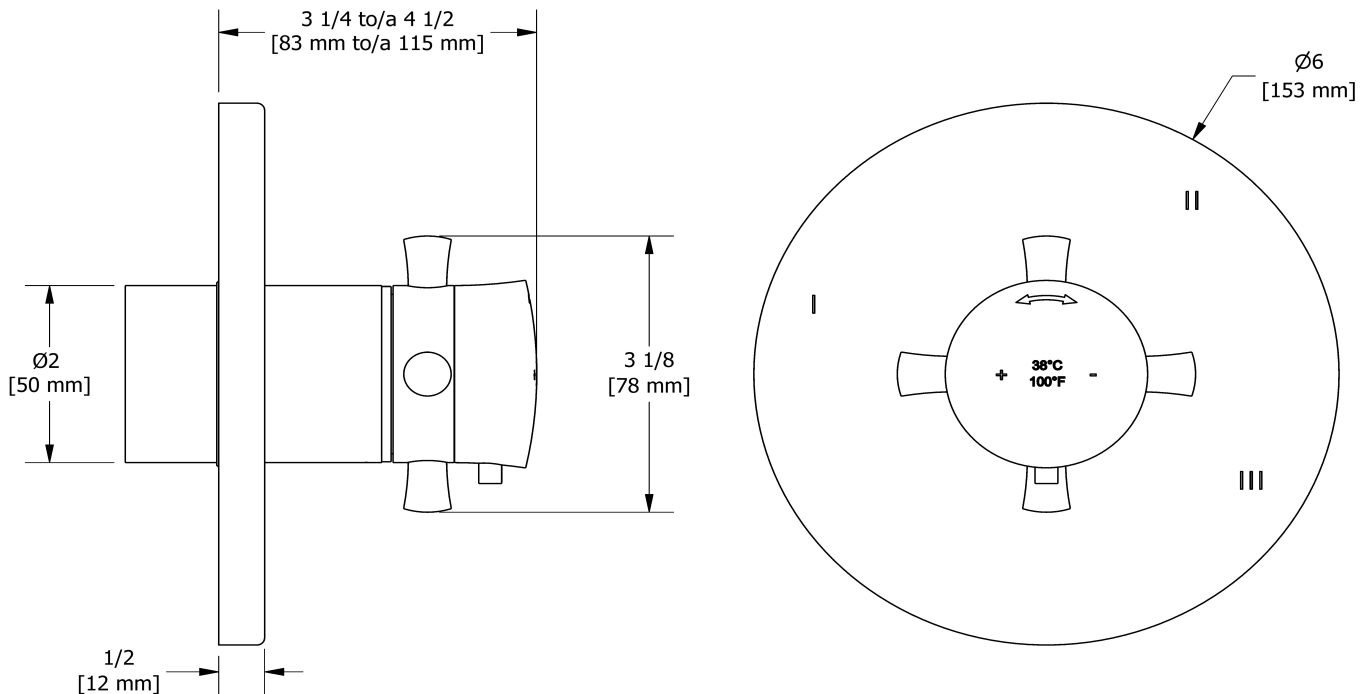

Certifications

- CSA B125.1
- ASME A112.18.1
- ASSE 1016
- CMR248 Approval

UPC®