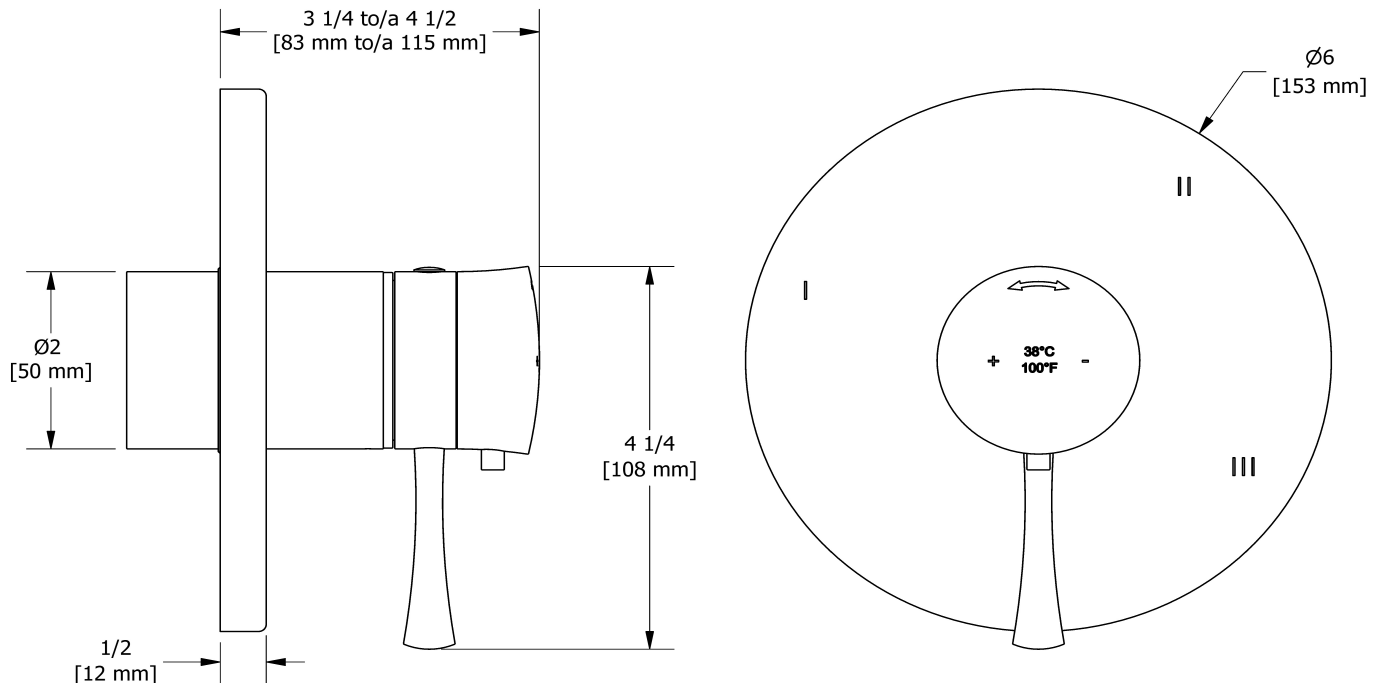

Sizes, models and finishes may differ from thoses presented.

Warranty

This **Riobel Inc.** product you have purchased carries a Limited Lifetime Warranty on the chrome, PVD finish, blacks and all working parts and is guaranteed from the initial purchase date against all manufacturing defects. All other finishes, including plastic components, are guaranteed for one year. All electric and/or electronic parts are covered by a 5-year limited warranty.

Customer Service

Ontario, West Canada : 888-287-5354 Quebec, Maritimes, United States : 866-473-8442