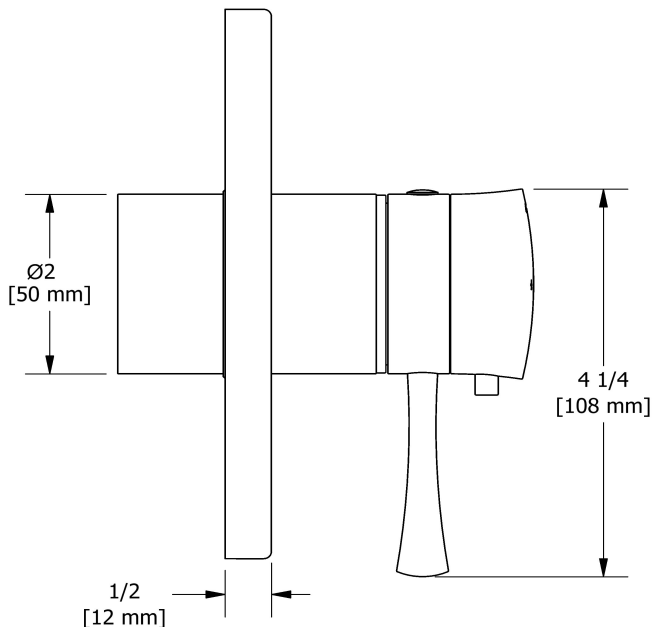

3-way Type T/P coaxial valve trim
TEDTM45

Specifications

Descriptions

- Trim only
- Thermostatic/pressure balance coaxial cartridge with check valves
- R45, R45-SPEX or R45-EX rough required to complete
- 6 positions (OFF, 1, 1 and 2, 2, 2 and 3, 3) share

Available colors

- C : Chrome
- BN : Brushed Nickel (PVD)
- PN : Polished Nickel (PVD)

Certifications

- CSA B125.1
- ASME A112.18.1
- ASSE 1016
- CMR248 Approval
- ADA

Sizes, models and finishes may differ from those presented.