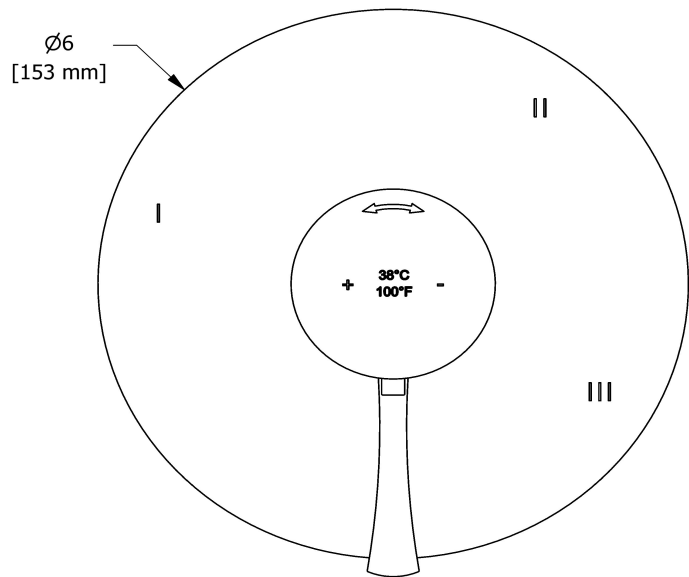

Sizes, models and finishes may differ from those presented.

Warranty

This **Riobel Inc.** product you have purchased carries a Limited Lifetime Warranty on the chrome, PVD finish, blacks and all working parts and is guaranteed from the initial purchase date against all manufacturing defects. All other finishes, including plastic components, are guaranteed for one year. All electric and/or electronic parts are covered by a 5-year limited warranty.

Customer Service

Ontario, West Canada : 888-287-5354 Quebec, Maritimes, United States : 866-473-8442