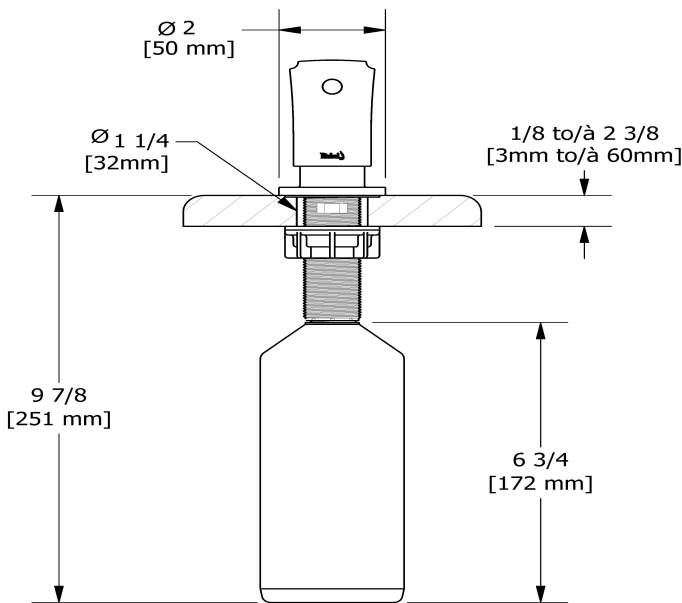

Soap dispenser, classic
SD9

Specifications

Descriptions

- Filling from the top
- Brass

Sizes, models and finishes may differ from thoses presented.

Warranty

This **Riobel Inc.** product you have purchased carries a Limited Lifetime Warranty on the chrome, PVD finish, blacks and all working parts and is guaranteed from the initial purchase date against all manufacturing defects. All other finishes, including plastic components, are guaranteed for one year. All electric and/or electronic parts are covered by a 5-year limited warranty.