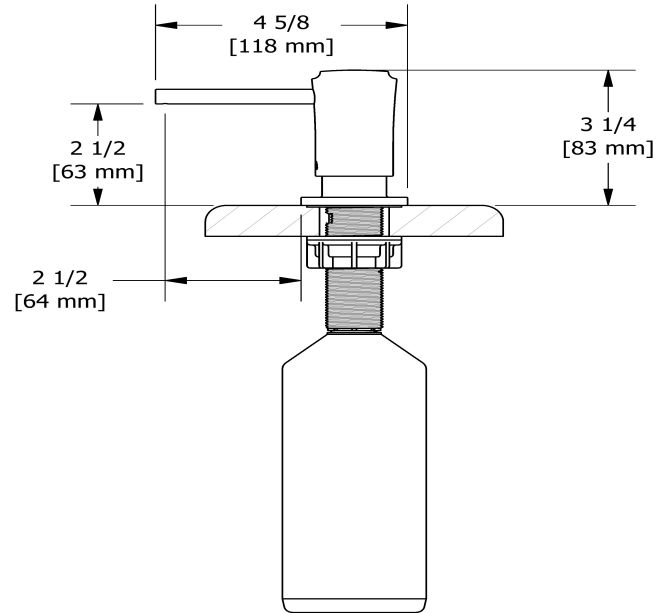

Soap dispenser, classic
SD9

Specifications

Descriptions

- Filling from the top
- Brass

Sizes, models and finishes may differ from thoses presented.

Warranty

This **Riobel Inc.** product you have purchased carries a Limited Lifetime Warranty on the chrome, PVD finish, blacks and all working parts and is guaranteed from the initial purchase date against all manufacturing defects. All other finishes, including plastic components, are guaranteed for one year. All electric and/or electronic parts are covered by a 5-year limited warranty.