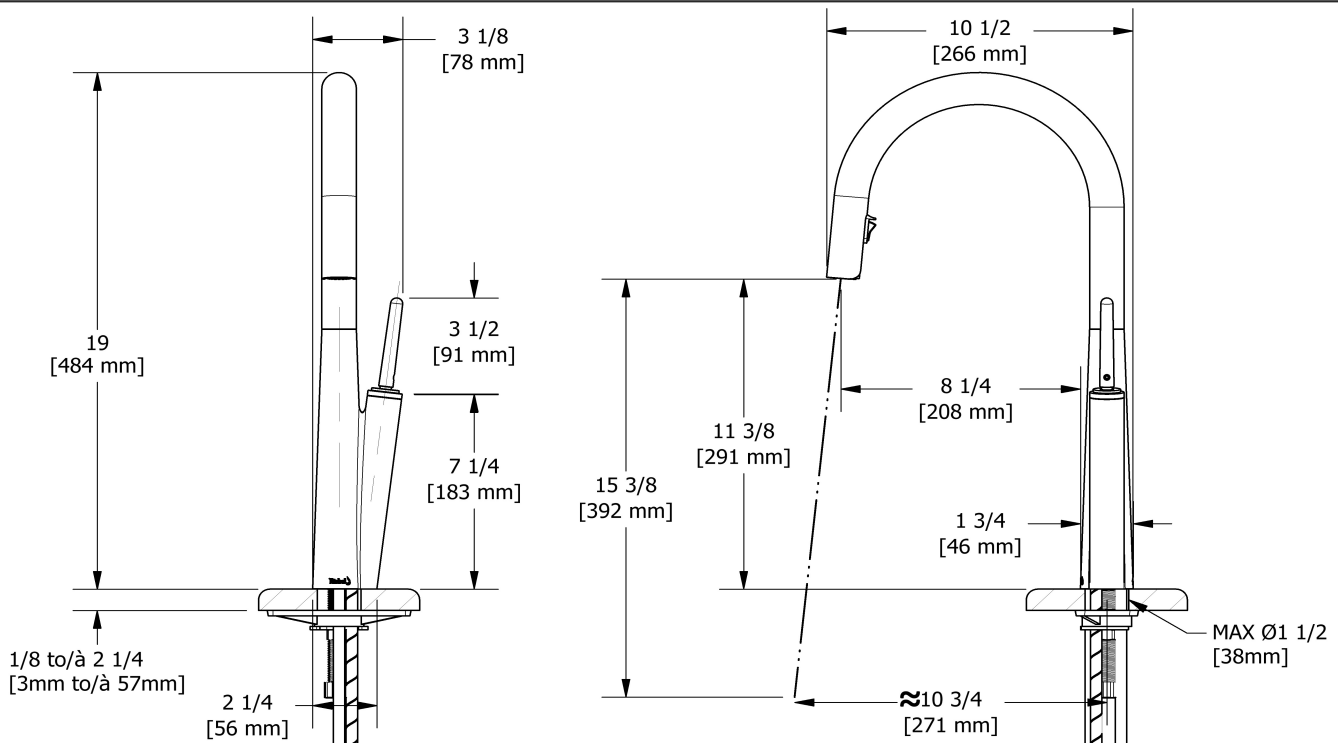

Certifications

- CSA B125.1
- NSF/ANSI standard 61 and 372
- ASME A112.18.1

UPC®

Sizes, models and finishes may differ from thoses presented.

Warranty

This **Riobel Inc.** product you have purchased carries a Limited Lifetime Warranty on the chrome, PVD finish, blacks and all working parts and is guaranteed from the initial purchase date against all manufacturing defects. All other finishes, including plastic components, are guaranteed for one year. All electric and/or electronic parts are covered by a 5-year limited warranty.

Customer Service

Ontario, West Canada : 888-287-5354 Quebec, Maritimes, United States : 866-473-8442

2020.06.12