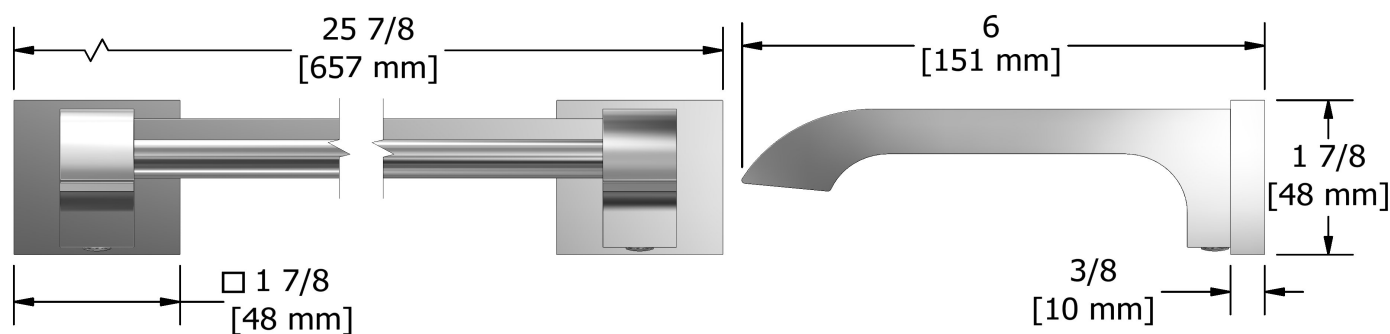

Specifications

Description

- 4 anchor points

Available colors

- C : Chrome
- BN : Brushed Nickel (PVD)
- PN : Polished Nickel (PVD)

60 cm (24") double towel bar
Z06

Sizes, models and finishes may differ from those presented.