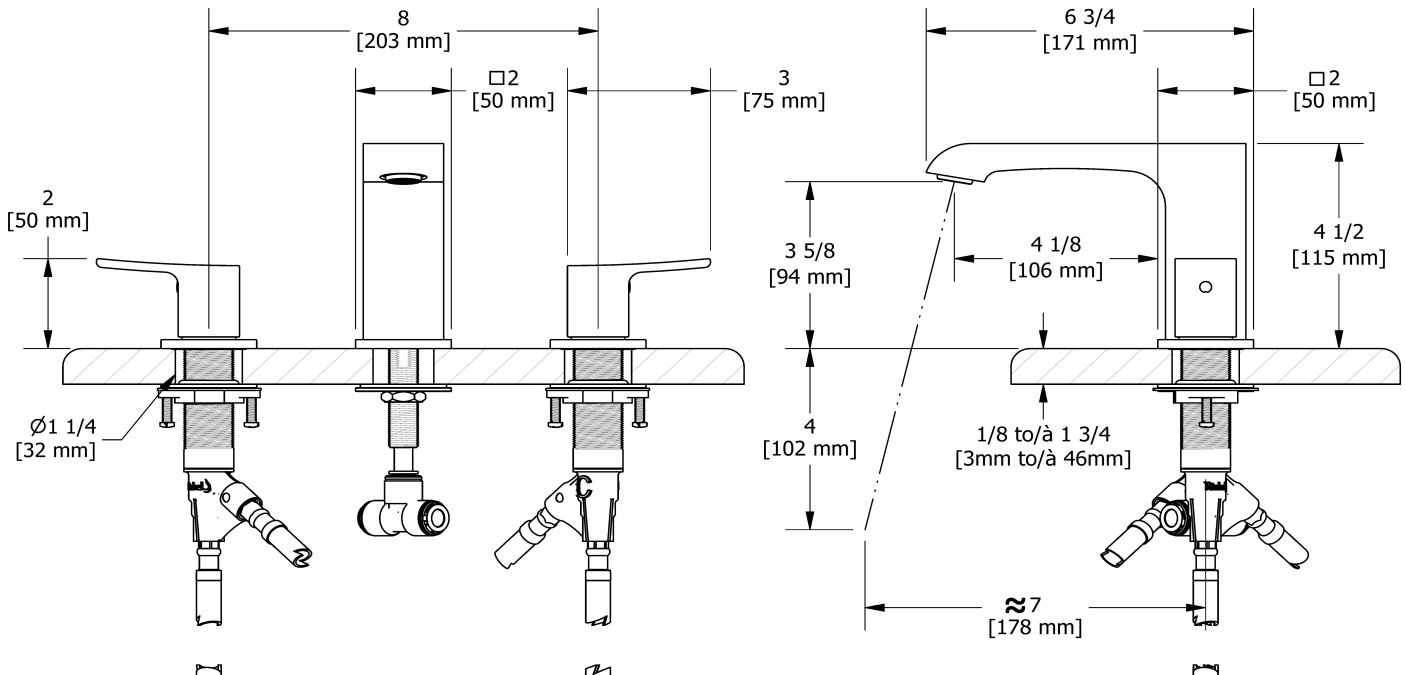

Certifications

- CSA B125.1
- NSF/ANSI standard 61 and 372
- ASME A112.18.1
- CMR248 Approval
- ADA