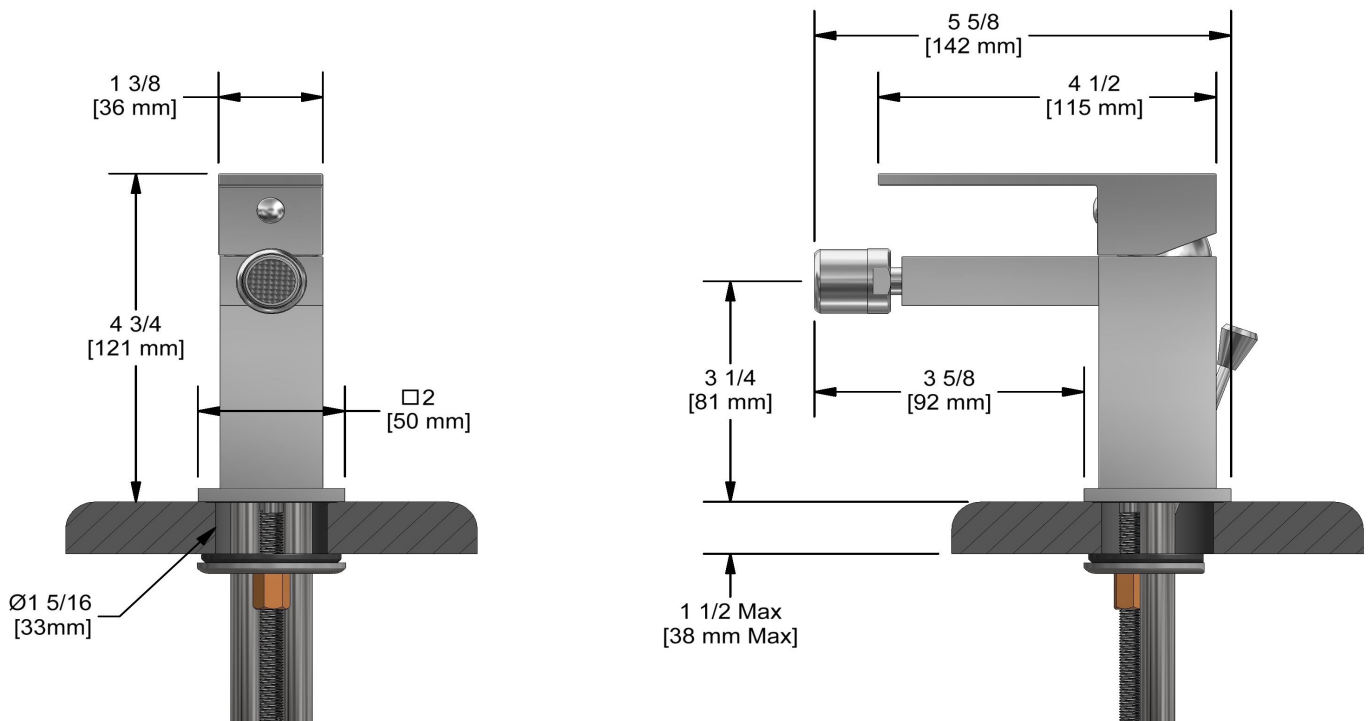

# Specifications

## Descriptions

- Pop-up drain
- 3/8" speedway compression
- Ceramic cartridge

## Certifications

- CSA B125.1
- ASME A112.18.1
- CMR248 Approval
- ADA

Single hole bidet faucet  
US13

Sizes, models and finishes may differ from those presented.