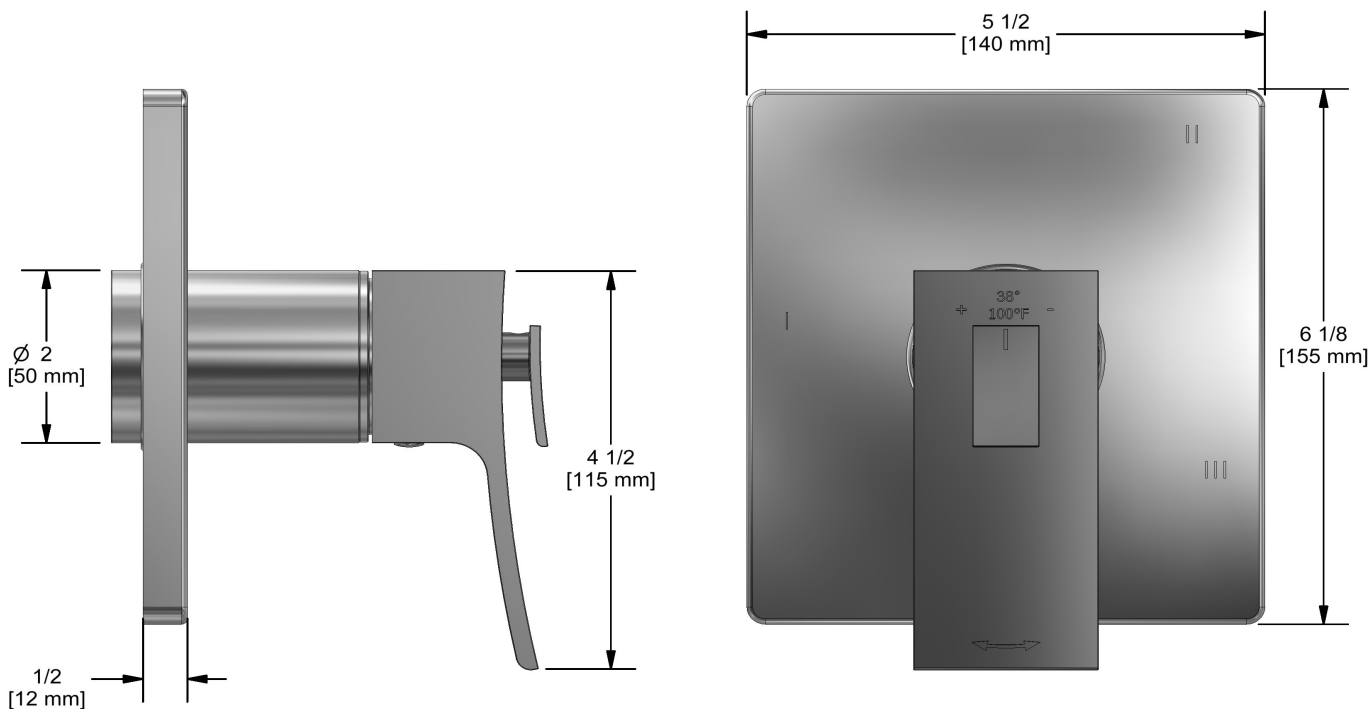

Specifications

Descriptions

- 6 positions (OFF, 1, 1 and 2, 2, 2 and 3, 3) share
- R45, R45-SPEX or R45-EX rough required to complete
- Thermostatic/pressure balance coaxial cartridge with check valves
- Trim only

Available colors

- C : Chrome
- BN : Brushed Nickel (PVD)
- PN : Polished Nickel (PVD)

Certifications

- CSA B125.1
- ASME A112.18.1
- ASSE 1016
- CMR248 Approval
- ADA

3-way Type T/P coaxial valve trim
TZOTQ45