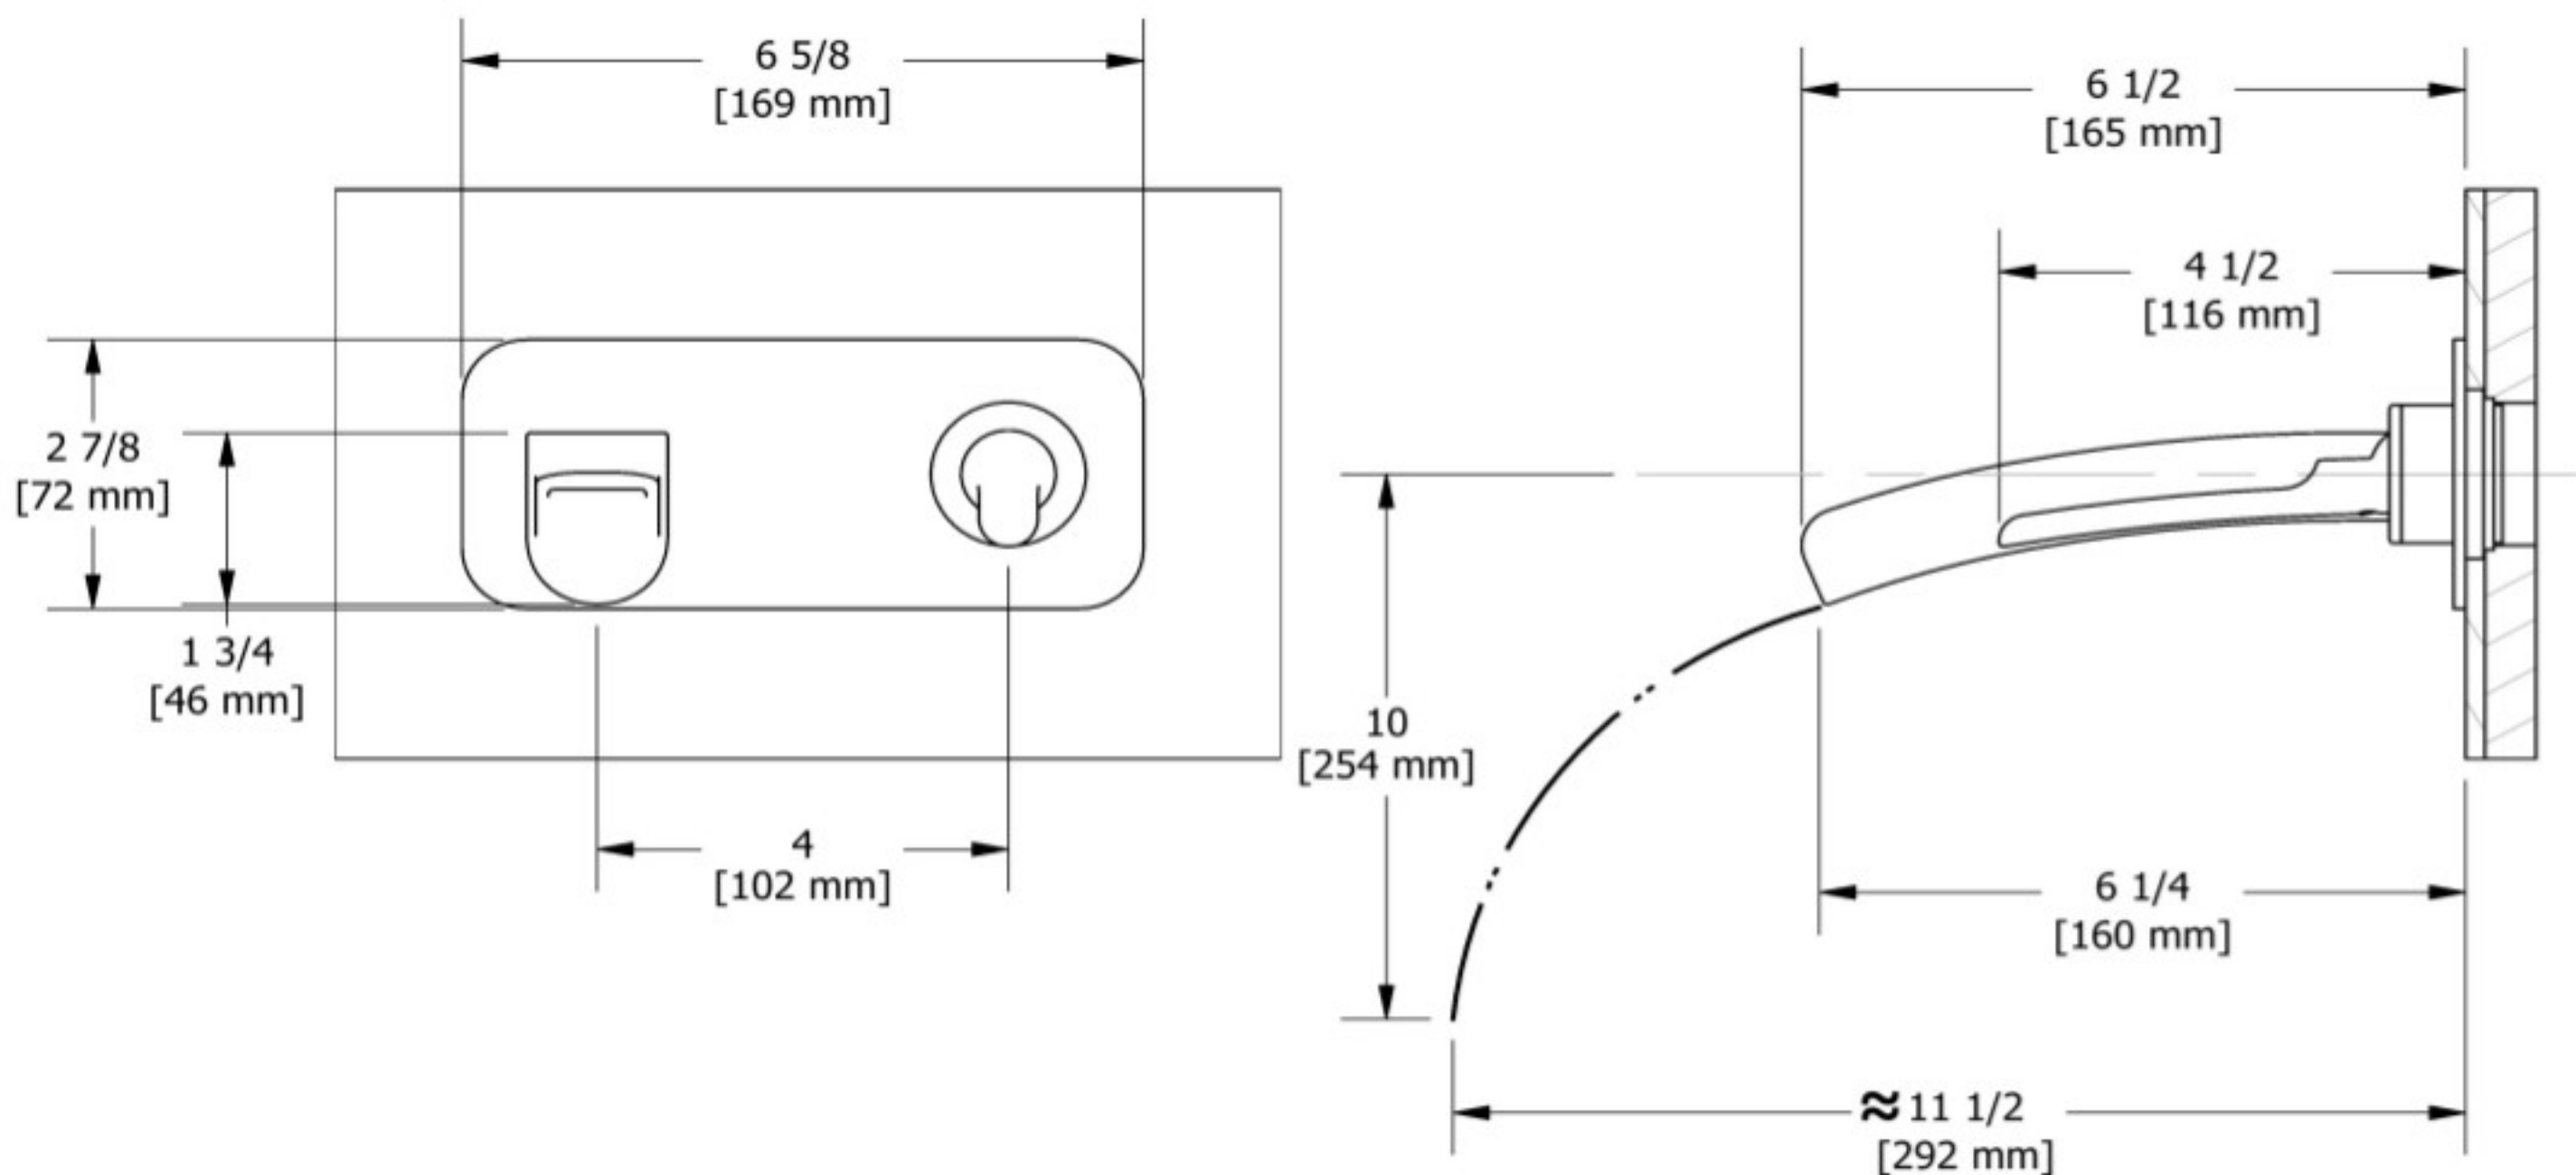

Specifications

Descriptions

- Ceramic cartridge
- No drain
- Trim only

Available flow

- 4.5 L/min, 1.2 gpm (US) 60psi *

EPA certification applicable to the indicated model only

Certifications

- CSA B125.1
- ASME A112.18.1
- ASSE 1016
- CMR248 Approval

360° Wall-mount lavatory trim
TSA360

Sizes, models and finishes may differ from those presented.

Warranty

This Riobel Inc. product you have purchased carries a Limited Lifetime Warranty on the chrome, PVD finish, blacks and all working parts and is guaranteed from the initial purchase date against all manufacturing defects. All other finishes, including plastic components, are guaranteed for one year. All electric and/or electronic parts are covered by a 5-year limited warranty. The warranty offered on our products will be honored only if the installation is performed by a certified master plumber.