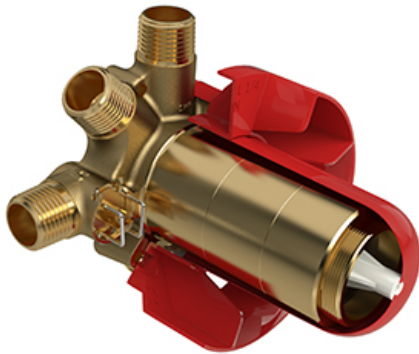

Specifications

Composition

- TFR45C - 3-way Type T/P coaxial valve trim
- R45 - 3-way Type T/P coaxial valve rough

Available flows

- 24 L/min, 6.3 gpm (US) 60psi
- Type TP - For use with shower heads rated at 7L/min (1.8 gpm) or higher

3-way Type T/P coaxial valve trim
TFR45

Specifications

Descriptions

- 6 positions (OFF, 1, 1 and 2, 2, 2 and 3, 3) share
- R45, R45-SPEX or R45-EX rough required to complete
- Thermostatic/pressure balance coaxial cartridge with check valves
- Trim only

Customer Service

Ontario, West Canada : 888-287-5354 Quebec, Maritimes, United States : 866-473-8442

2020.06.10

3-way Type T/P coaxial valve rough
R45

Specifications

Descriptions

- TXX45XX or TXX47XX trim required to complete
- ½" inlet male NPT or sweat
- Service valves
- Rough only
- Three ½" outlets male NPT or sweat
- Test cap