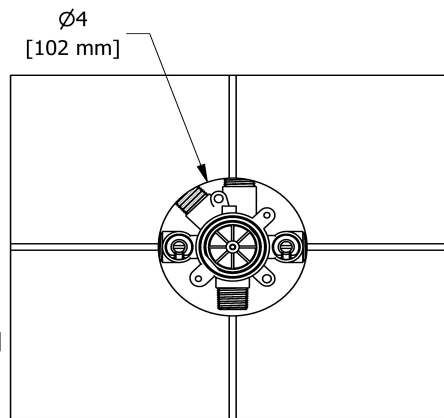

Certifications

- CSA B125.1
- ASME A112.18.1
- ASSE 1016

Sizes, models and finishes may differ from those presented.

Warranty

This Riobel Inc. product you have purchased carries a Limited Lifetime Warranty on the chrome, PVD finish, blacks and all working parts and is guaranteed from the initial purchase date against all manufacturing defects. All other finishes, including plastic components, are guaranteed for one year. All electric and/or electronic parts are covered by a 5-year limited warranty. The warranty offered on our products will be honored only if the installation is performed by a certified master plumber.

Customer Care

Phone (800) 777 - 9762 | Email: customer-care@houseofrohl.com | Website: houseofrohl.com/support/contact-us

Consult your local House of Rohl showroom for additional information and specifications. For complete warranty details and a list of showrooms, go to houseofrohl.com