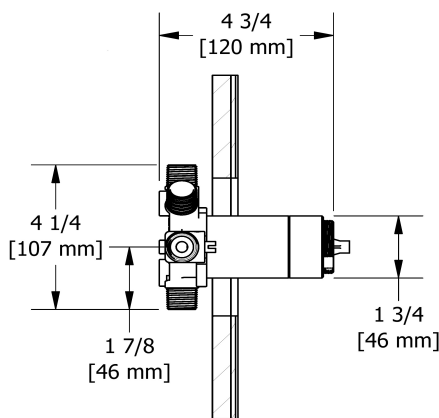

Certifications

- CSA B125.1
- ASME A112.18.1
- ASSE 1016

Sizes, models and finishes may differ from those presented.

Warranty

This Riobel Inc. product you have purchased carries a Limited Lifetime Warranty on the chrome, PVD finish, blacks and all working parts and is guaranteed from the initial purchase date against all manufacturing defects. All other finishes, including plastic components, are guaranteed for one year. All electric and/or electronic parts are covered by a 5-year limited warranty. The warranty offered on our products will be honored only if the installation is performed by a certified master plumber.

Customer Care

Phone (800) 777 - 9762 | Email: customer-care@houseofrohl.com | Website: houseofrohl.com/support/contact-us

Consult your local House of Rohl showroom for additional information and specifications. For complete warranty details and a list of showrooms, go to houseofrohl.com