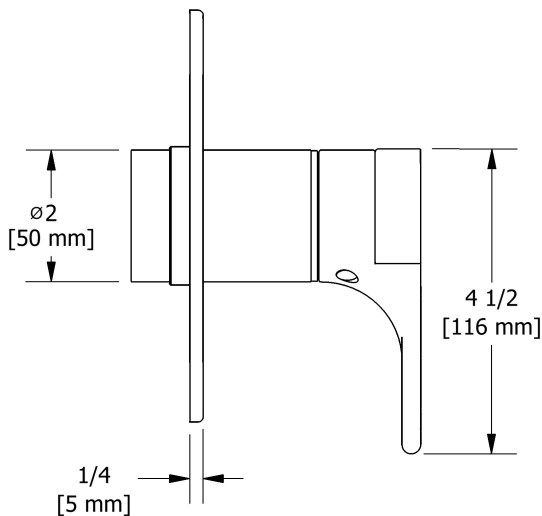

Sizes, models and finishes may differ from those presented.

Warranty

This **Riobel Inc.** product you have purchased carries a Limited Lifetime Warranty on the chrome, PVD finish, blacks and all working parts and is guaranteed from the initial purchase date against all manufacturing defects. All other finishes, including plastic components, are guaranteed for one year. All electric and/or electronic parts are covered by a 5-year limited warranty.

Customer Service

Ontario, West Canada : 888-287-5354 Quebec, Maritimes, United States : 866-473-8442

2020.06.10