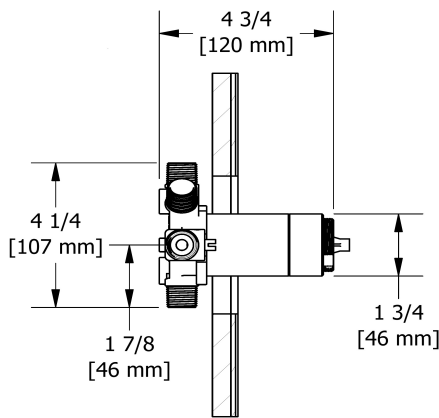

Sizes, models and finishes may differ from those presented.

Warranty

This **Riobel Inc.** product you have purchased carries a Limited Lifetime Warranty on the chrome, PVD finish, blacks and all working parts and is guaranteed from the initial purchase date against all manufacturing defects. All other finishes, including plastic components, are guaranteed for one year. All electric and/or electronic parts are covered by a 5-year limited warranty.

Customer Service

Ontario, West Canada : 888-287-5354 Quebec, Maritimes, United States : 866-473-8442