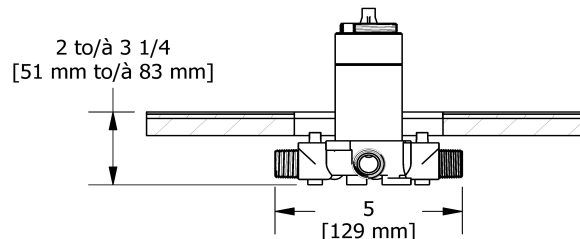

Certifications

- CSA B125.1
- ASME A112.18.1
- ASSE 1016

Sizes, models and finishes may differ from those presented.

Warranty

This Riobel Inc. product you have purchased carries a Limited Lifetime Warranty on the chrome, PVD finish, blacks and all working parts and is guaranteed from the initial purchase date against all manufacturing defects. All other finishes, including plastic components, are guaranteed for one year. All electric and/or electronic parts are covered by a 5-year limited warranty. The warranty offered on our products will be honored only if the installation is performed by a certified master plumber.

Customer Care

Phone (800) 777 - 9762 | Email: customer-care@houseofrohl.com | Website: houseofrohl.com/support/contact-us

Consult your local House of Rohl showroom for additional information and specifications. For complete warranty details and a list of showrooms, go to houseofrohl.com