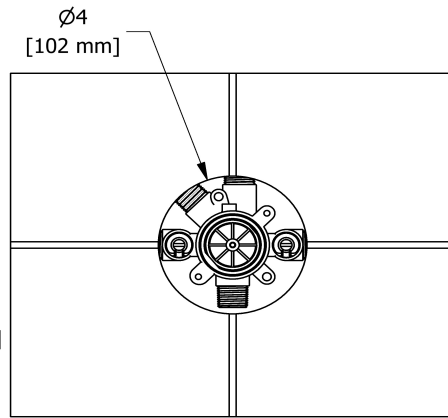

Sizes, models and finishes may differ from those presented.

Warranty

This **Riobel Inc.** product you have purchased carries a Limited Lifetime Warranty on the chrome, PVD finish, blacks and all working parts and is guaranteed from the initial purchase date against all manufacturing defects. All other finishes, including plastic components, are guaranteed for one year. All electric and/or electronic parts are covered by a 5-year limited warranty.

Customer Service

Ontario, West Canada : 888-287-5354 Quebec, Maritimes, United States : 866-473-8442