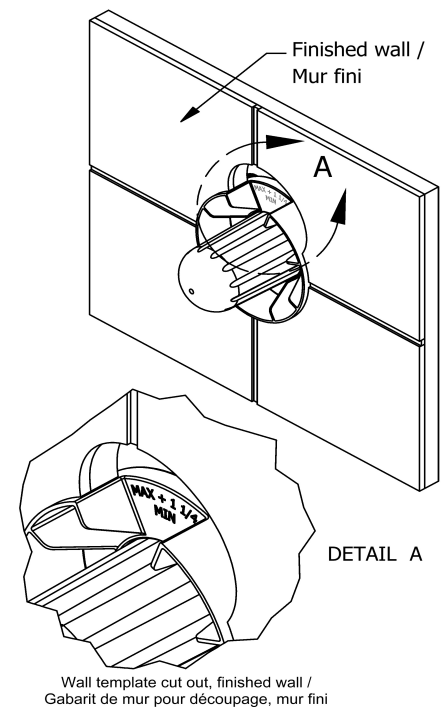

Certifications

- CSA B125.1
- ASME A112.18.1
- ASSE 1016

Sizes, models and finishes may differ from those presented.

Warranty

This Riobel Inc. product you have purchased carries a Limited Lifetime Warranty on the chrome, PVD finish, blacks and all working parts and is guaranteed from the initial purchase date against all manufacturing defects. All other finishes, including plastic components, are guaranteed for one year. All electric and/or electronic parts are covered by a 5-year limited warranty. The warranty offered on our products will be honored only if the installation is performed by a certified master plumber.

Customer Care

Phone (800) 777 - 9762 | Email: customer-care@houseofrohl.com | Website: houseofrohl.com/support/contact-us

Consult your local House of Rohl showroom for additional information and specifications. For complete warranty details and a list of showrooms, go to houseofrohl.com