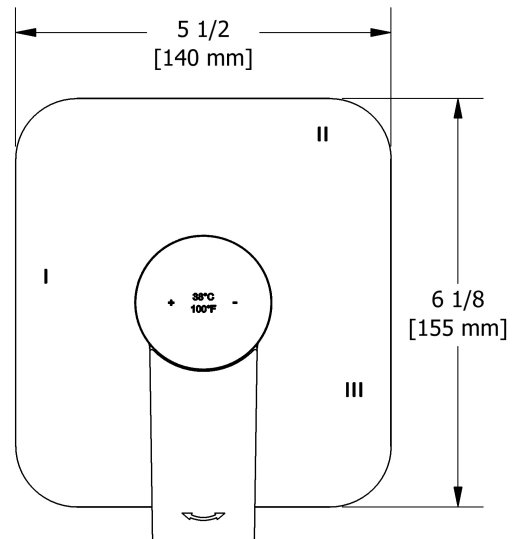

Sizes, models and finishes may differ from those presented.

Warranty

This **Riobel Inc.** product you have purchased carries a Limited Lifetime Warranty on the chrome, PVD finish, blacks and all working parts and is guaranteed from the initial purchase date against all manufacturing defects. All other finishes, including plastic components, are guaranteed for one year. All electric and/or electronic parts are covered by a 5-year limited warranty.

Customer Service

Ontario, West Canada : 888-287-5354 Quebec, Maritimes, United States : 866-473-8442

2020.06.10