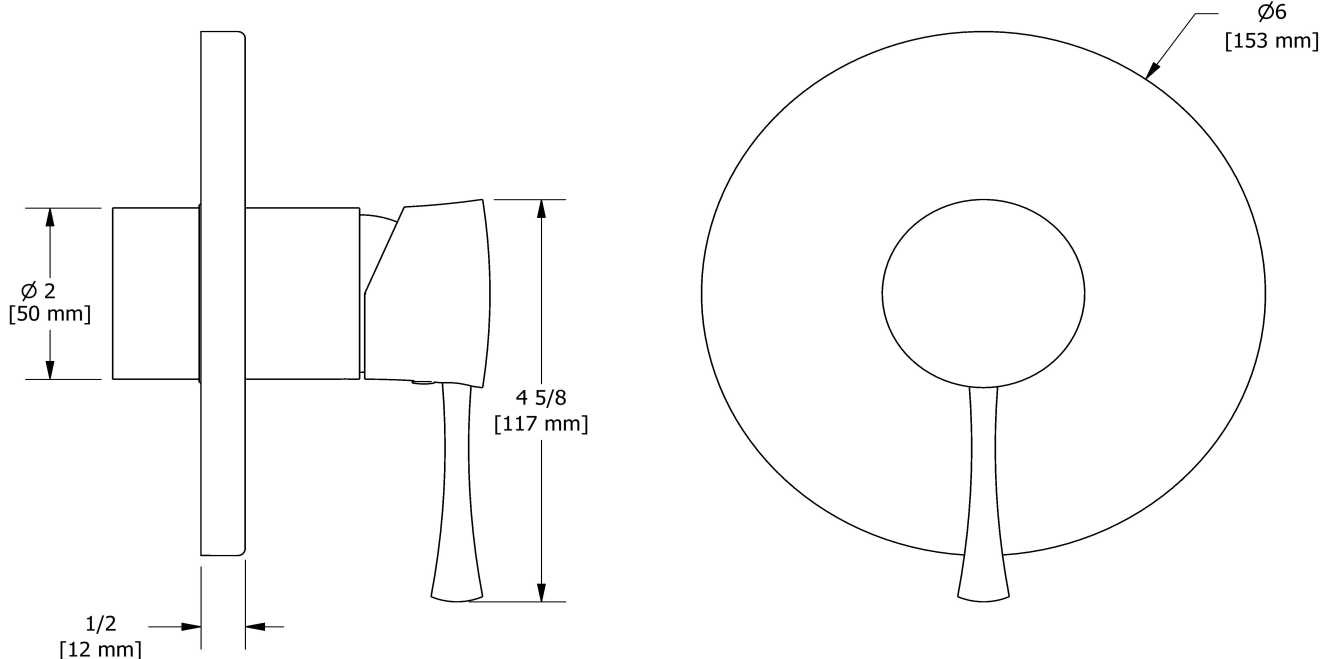

Certifications

- CSA B125.1
- ASME A112.18.1
- ASSE 1016
- CMR248 Approval
- ADA

Type P (pressure balance) valve trim
TEDTM51