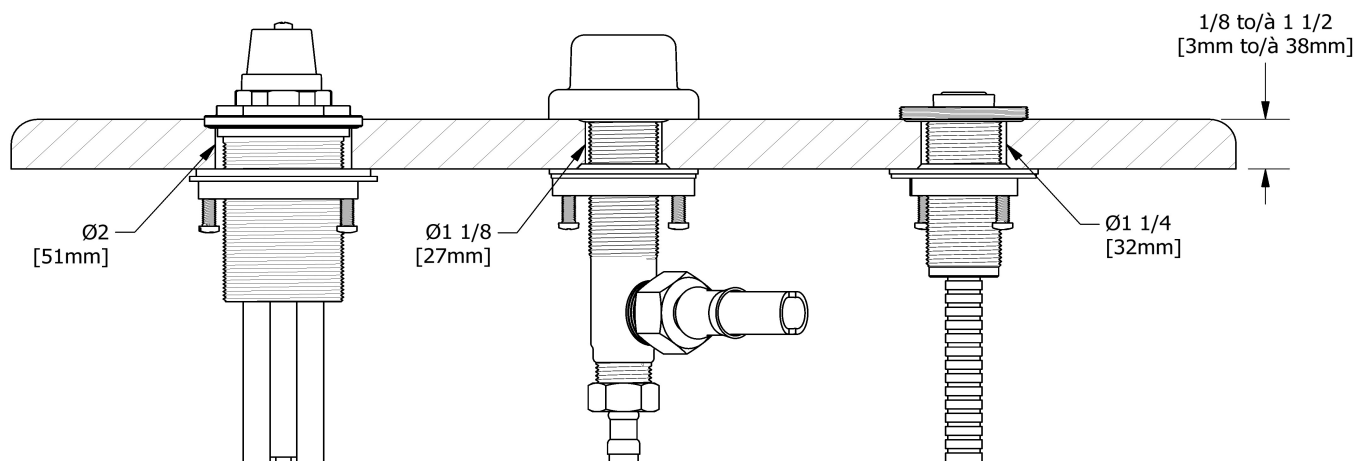

### Description

- Rough only

3-piece deck-mount tub filler rough

**RH66**

Sizes, models and finishes may differ from those presented.