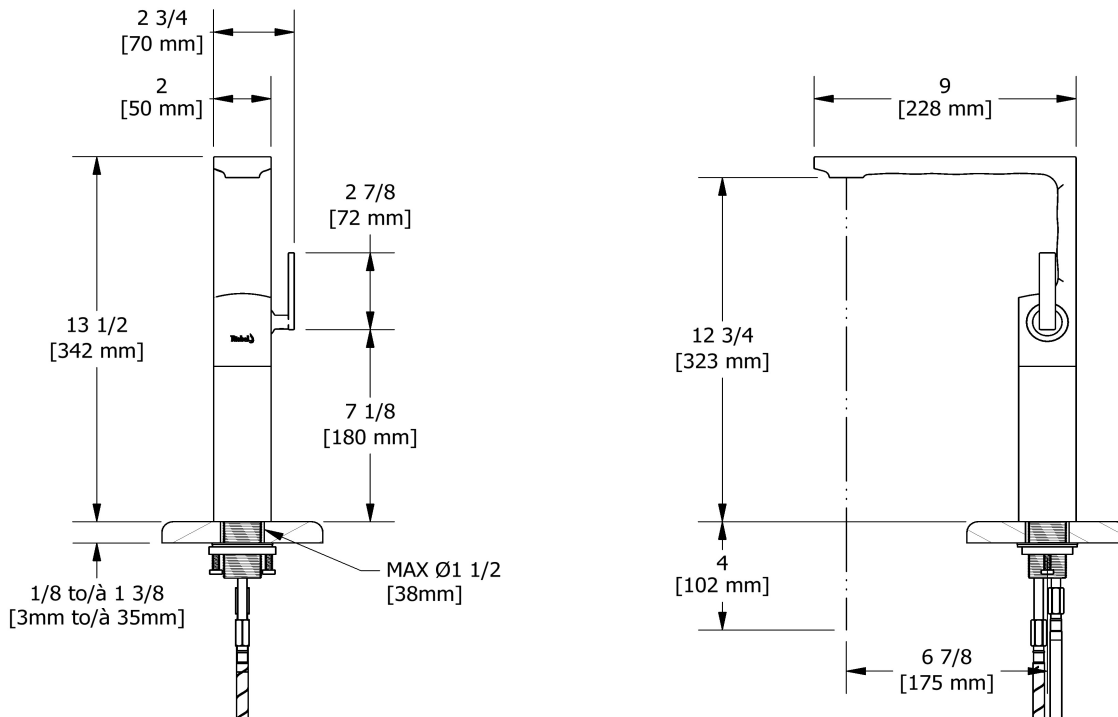

Specifications

Descriptions

- 3/8" speedway compression
- Drilling hole diameter = 1 3/8 (35mm)
- No drain
- Ceramic cartridge

Available flows

- 4.5 L/min, 1.2 gpm (US) 60psi *

EPA certification applicable to the indicated model only

Certifications

- CSA B125.1
- NSF/ANSI standard 61 and 372
- ASME A112.18.1
- ADA

Single hole lavatory faucet
RFL01

Sizes, models and finishes may differ from those presented.

Warranty

This Riobel Inc. product you have purchased carries a Limited Lifetime Warranty on the chrome, PVD finish, blacks and all working parts and is guaranteed from the initial purchase date against all manufacturing defects. All other finishes, including plastic components, are guaranteed for one year. All electric and/or electronic parts are covered by a 5-year limited warranty. The warranty offered on our products will be honored only if the installation is performed by a certified master plumber.