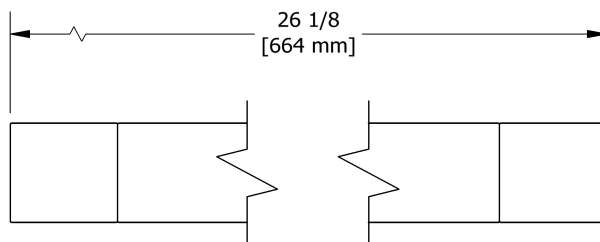

Description

- 4 anchor points

60 cm (24") towel bar
RF5

Sizes, models and finishes may differ from those presented.

Warranty

This Riobel Inc. product you have purchased carries a Limited Lifetime Warranty on the chrome, PVD finish, blacks and all working parts and is guaranteed from the initial purchase date against all manufacturing defects. All other finishes, including plastic components, are guaranteed for one year. All electric and/or electronic parts are covered by a 5-year limited warranty. The warranty offered on our products will be honored only if the installation is performed by a certified master plumber.