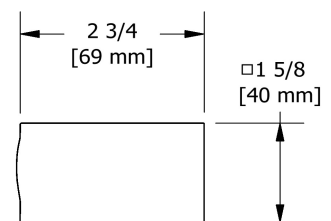

Description

- 4 anchor points

60 cm (24") towel bar
RF5

Sizes, models and finishes may differ from those presented.

Warranty

This Riobel Inc. product you have purchased carries a Limited Lifetime Warranty on the chrome, PVD finish, blacks and all working parts and is guaranteed from the initial purchase date against all manufacturing defects. All other finishes, including plastic components, are guaranteed for one year. All electric and/or electronic parts are covered by a 5-year limited warranty. The warranty offered on our products will be honored only if the installation is performed by a certified master plumber.