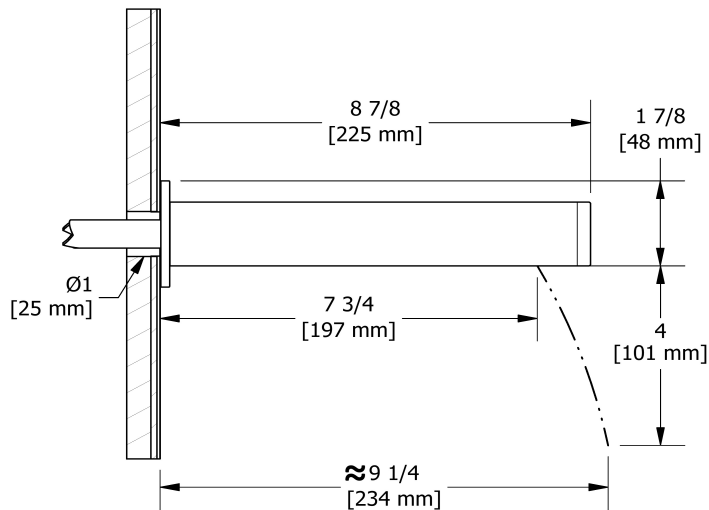

## Descriptions

- 1/2" copper slip fit inlet
- Brass

## Certifications

- CSA B125.1
- ASME A112.18.1

Wall-mount tub spout  
**PXTM80**

UPC®

Sizes, models and finishes may differ from those presented.