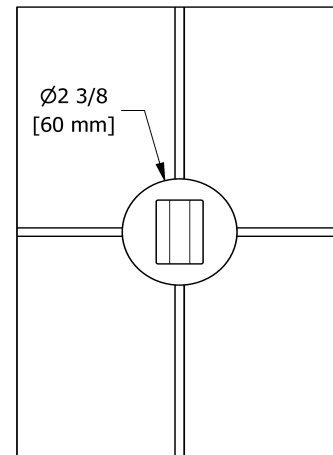

## Descriptions

- 1/2" copper slip fit inlet
- Brass

## Certifications

- CSA B125.1
- ASME A112.18.1

Wall-mount tub spout  
**PXTM80**

UPC®

Sizes, models and finishes may differ from those presented.