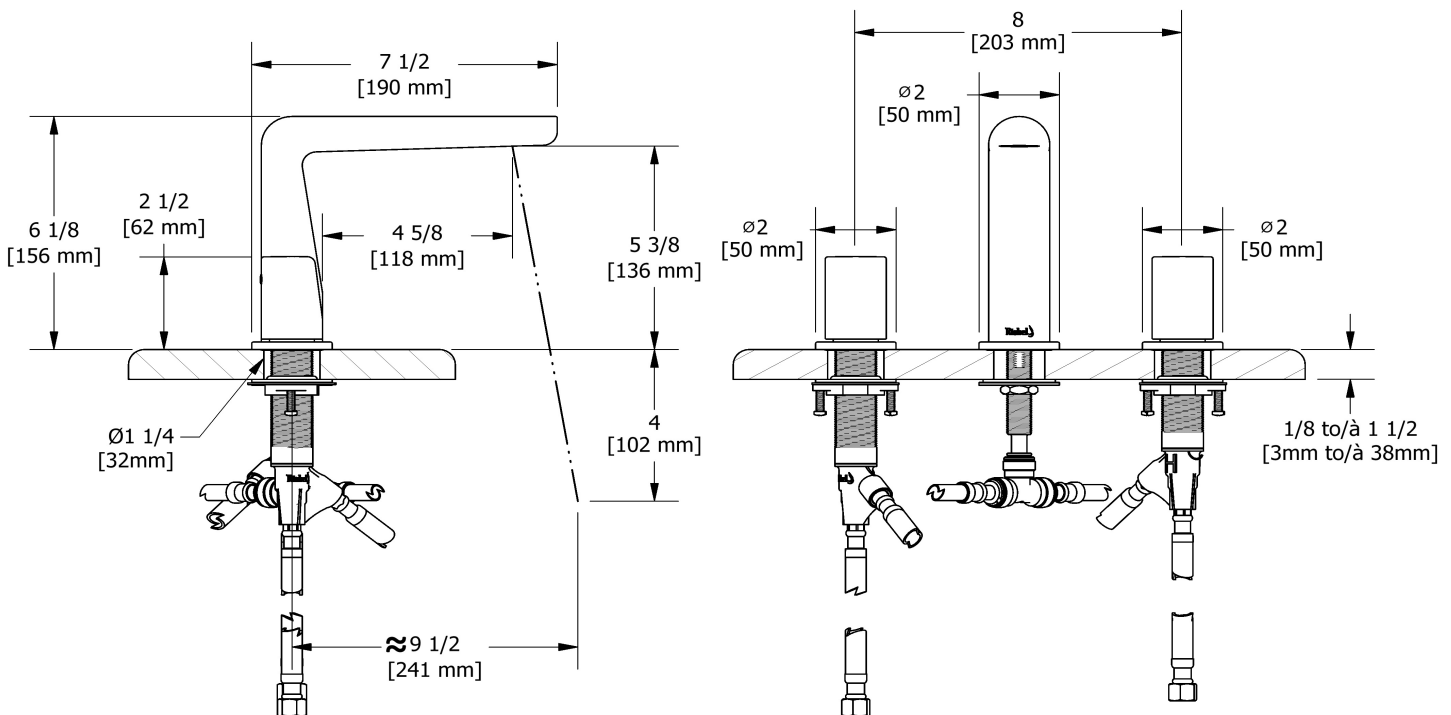

Specifications

Descriptions

- 3/8" speedway compression
- Ceramic cartridge
- Push drain

Available flows

- 4.5 L/min, 1.2 gpm (US) 60psi *
- 1.9 L/min, 0.5 gpm (US) 60psi (**PB08-05**)

EPA certification applicable to the indicated model only

Certifications

- CSA B125.1
- NSF/ANSI standard 61 and 372
- ASME A112.18.1

8" lavatory faucet
PB08

Sizes, models and finishes may differ from those presented.

Warranty

This Riobel Inc. product you have purchased carries a Limited Lifetime Warranty on the chrome, PVD finish, blacks and all working parts and is guaranteed from the initial purchase date against all manufacturing defects. All other finishes, including plastic components, are guaranteed for one year. All electric and/or electronic parts are covered by a 5-year limited warranty. The warranty offered on our products will be honored only if the installation is performed by a certified master plumber.