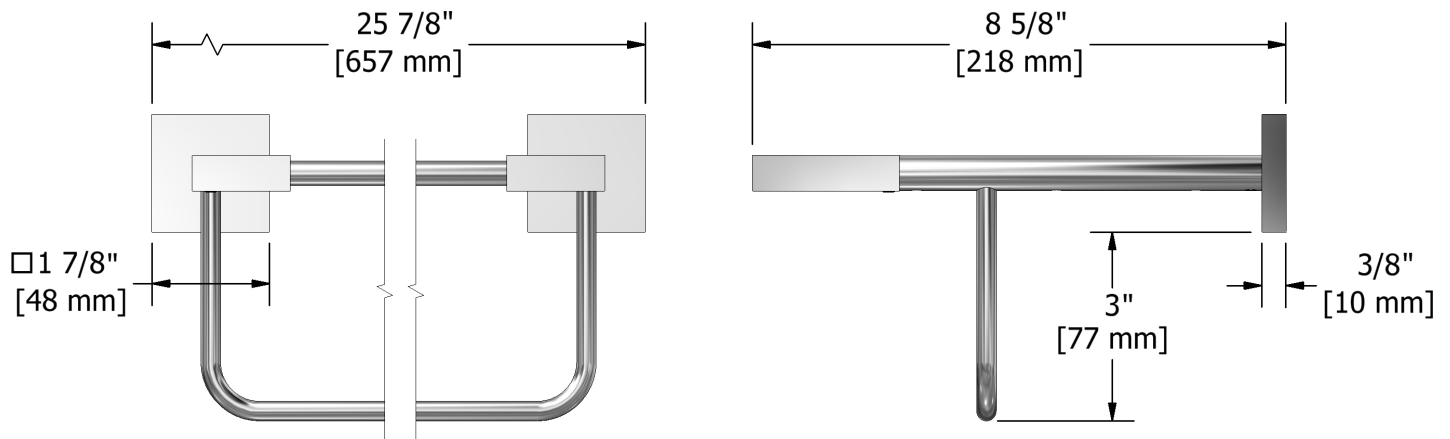

Specifications

60 cm (24") towel bar with shelf
KS9

Description

- 4 anchor points

Available colors

- C : Chrome
- BN : Brushed Nickel (PVD)

Sizes, models and finishes may differ from thoses presented.

Warranty