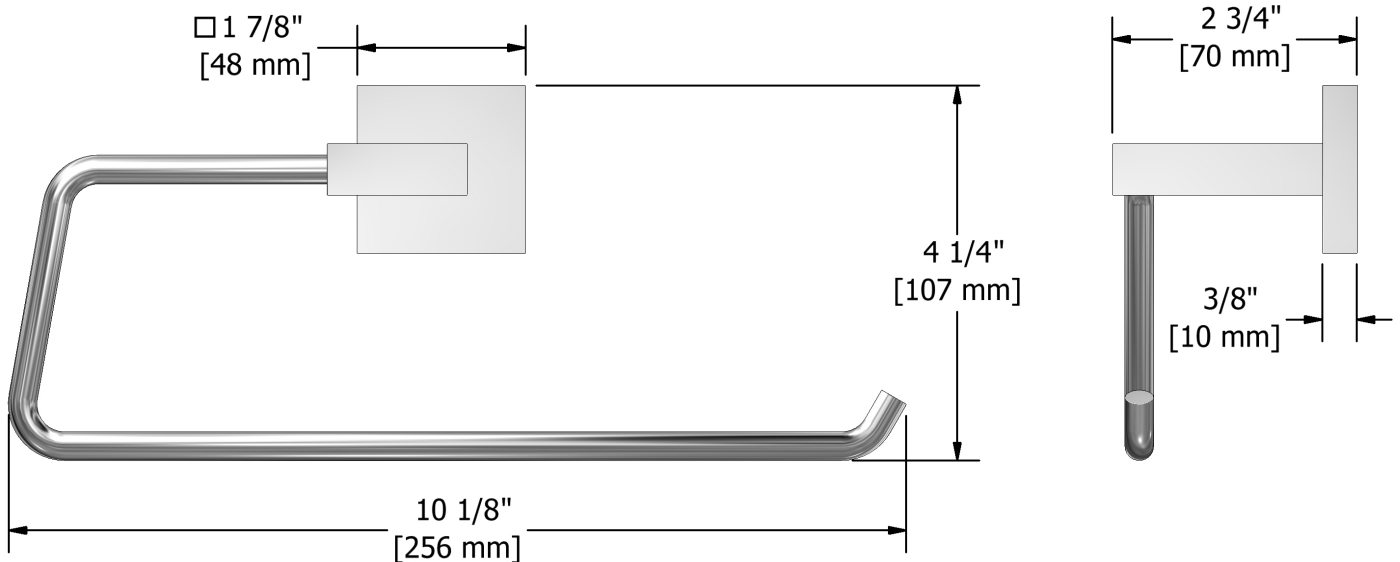

Specifications

Towel ring
KS7

Description

- 4 anchor points

Available colors

- C : Chrome
- BN : Brushed Nickel (PVD)

Sizes, models and finishes may differ from those presented.

Warranty