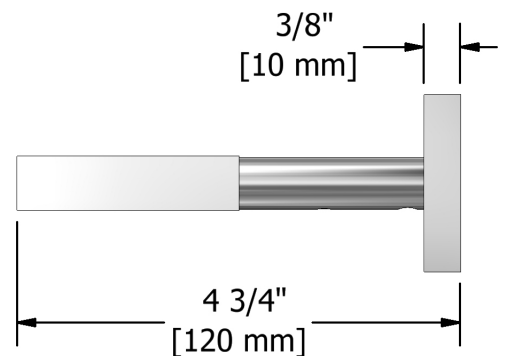

Specifications

60 cm (24") double towel bar
KS6

Description

- 4 anchor points

Available colors

- C : Chrome
- BN : Brushed Nickel (PVD)

Sizes, models and finishes may differ from those presented.

Warranty