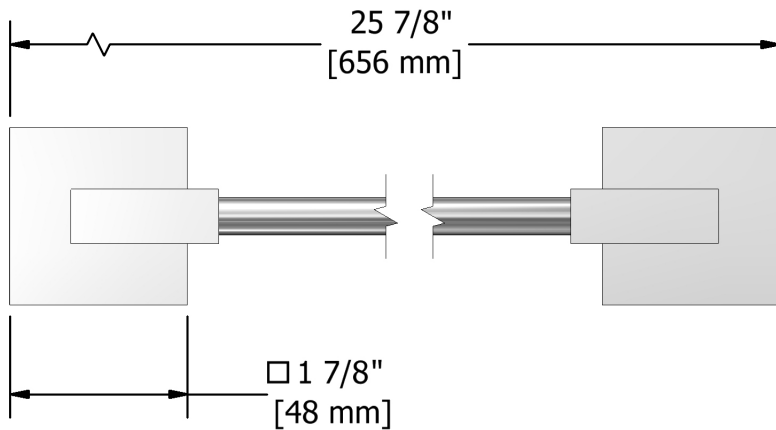

Specifications

60 cm (24") double towel bar
KS6

Description

- 4 anchor points

Available colors

- C : Chrome
- BN : Brushed Nickel (PVD)

Sizes, models and finishes may differ from those presented.

Warranty