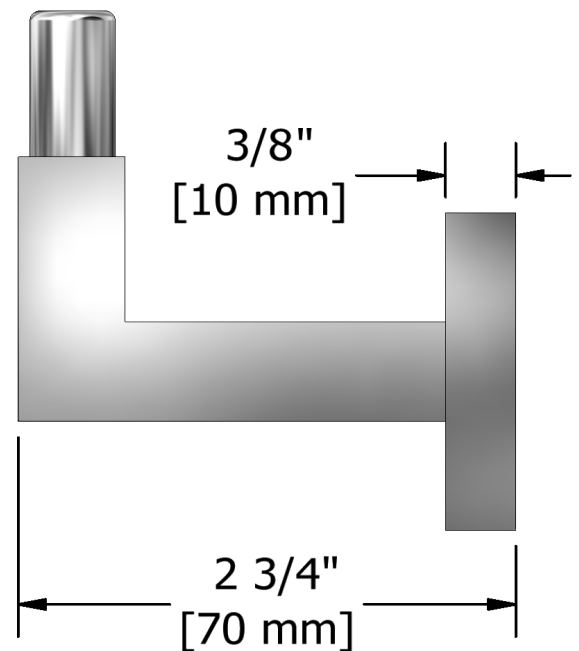

Specifications

Robe hook
KS0

Description

- 4 anchor points

Available colors

- C : Chrome
- BN : Brushed Nickel (PVD)

Sizes, models and finishes may differ from those presented.

Warranty