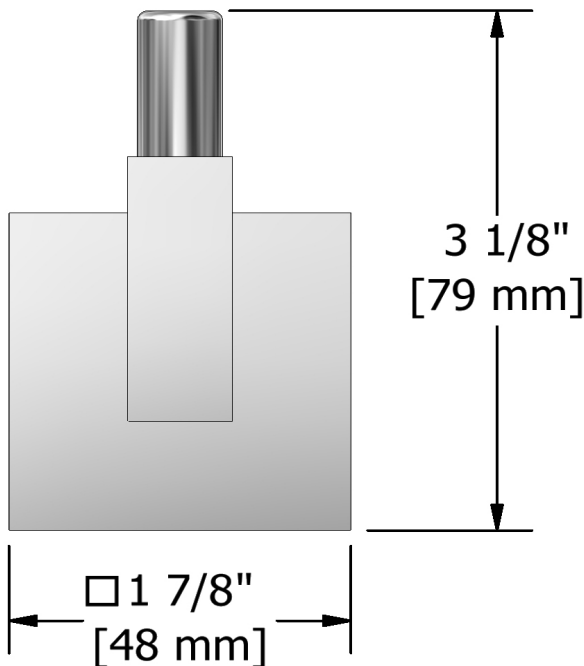

Specifications

Robe hook
KS0

Description

- 4 anchor points

Available colors

- C : Chrome
- BN : Brushed Nickel (PVD)

Sizes, models and finishes may differ from those presented.

Warranty