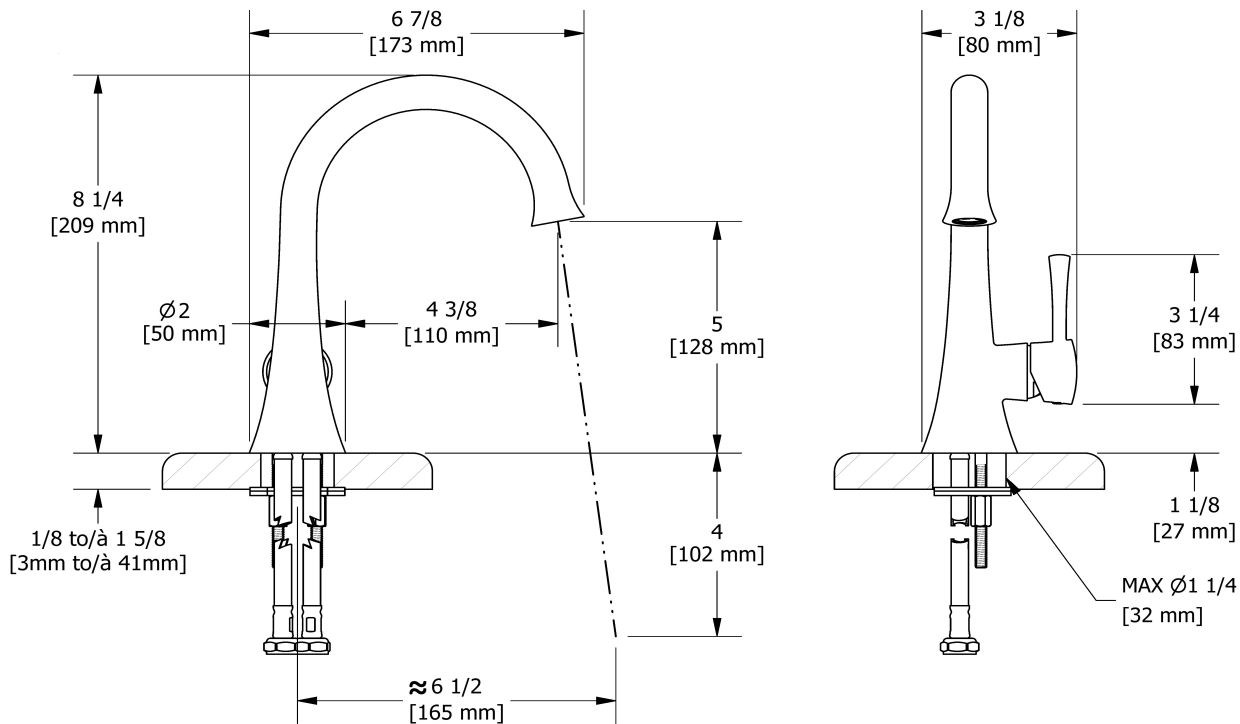

Certifications

- CSA B125.1
- NSF/ANSI standard 61 and 372
- ASME A112.18.1
- CMR248 Approval
- ADA

Sizes, models and finishes may differ from those presented.

Warranty

This Riobel Inc. product you have purchased carries a Limited Lifetime Warranty on the chrome, PVD finish, blacks and all working parts and is guaranteed from the initial purchase date against all manufacturing defects. All other finishes, including plastic components, are guaranteed for one year. All electric and/or electronic parts are covered by a 5-year limited warranty. The warranty offered on our products will be honored only if the installation is performed by a certified master plumber.

Customer Care

Phone (800) 777 - 9762 | Email: customercare@houseofrohl.com | Website: houseofrohl.com/support/contact-us

Consult your local House of Rohl showroom for additional information and specifications. For complete warranty details and a list of showrooms, go to houseofrohl.com