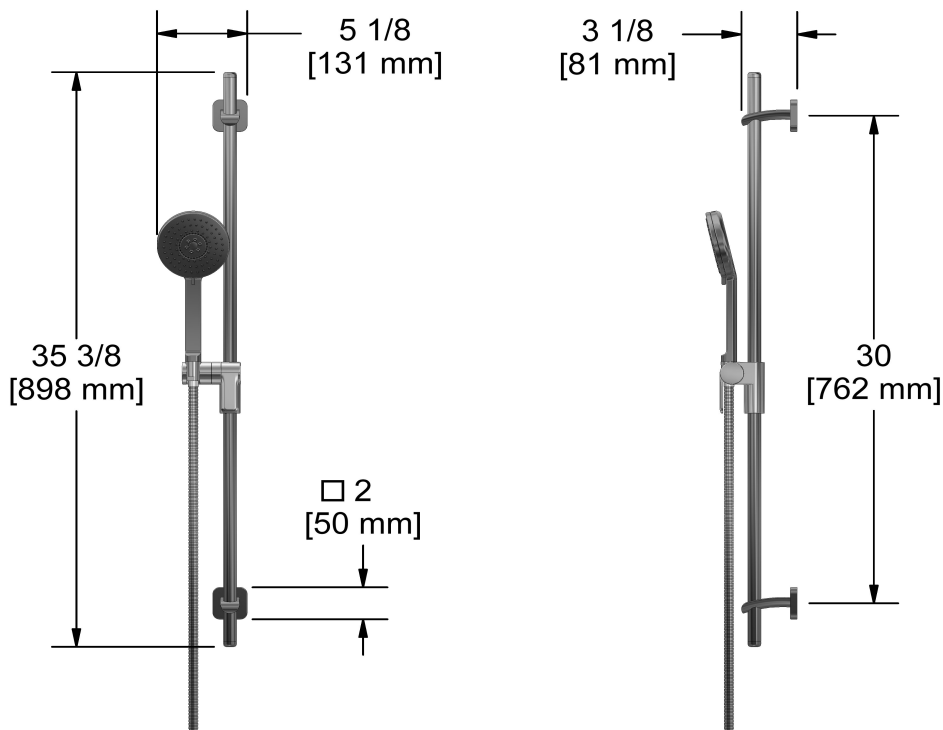

Hand shower rail
7007

Specifications

Descriptions

- Scale-free
- 4370, 2-jet hand shower
- 150 cm (59") double interlock flexible hose, swivel and 2 check valves
- Ø19 mm (¾") slide bar
- Easy-Glide left cursor

Available colors

- C : Chrome
- PN : Polished Nickel (PVD)

Available flows

- 7.6 L/min, 2.0 gpm (US) 60psi
- 5.69 L/min, 1.5 gpm (US) 60psi (**7007-15**)
- 6.6L/min, 1.75 gpm (US) 60psi (**7007-WS**) *

EPA certification applicable to the indicated model only

Certifications

- CSA B125.1
- ASME A112.18.1
- CMR248 Approval

Sizes, models and finishes may differ from those presented.

Warranty

This Riobel Inc. product you have purchased carries a Limited Lifetime Warranty on the chrome, PVD finish, blacks and all working parts and is guaranteed from the initial purchase date against all manufacturing defects. All other finishes, including plastic components, are guaranteed for one year. All electric and/or electronic parts are covered by a 5-year limited warranty. The warranty offered on our products will be honored only if the installation is performed by a certified master plumber.

Customer Care

Phone (800) 777 - 9762 | Email: customer-care@houseofrohl.com | Website: houseofrohl.com/support/contact-us