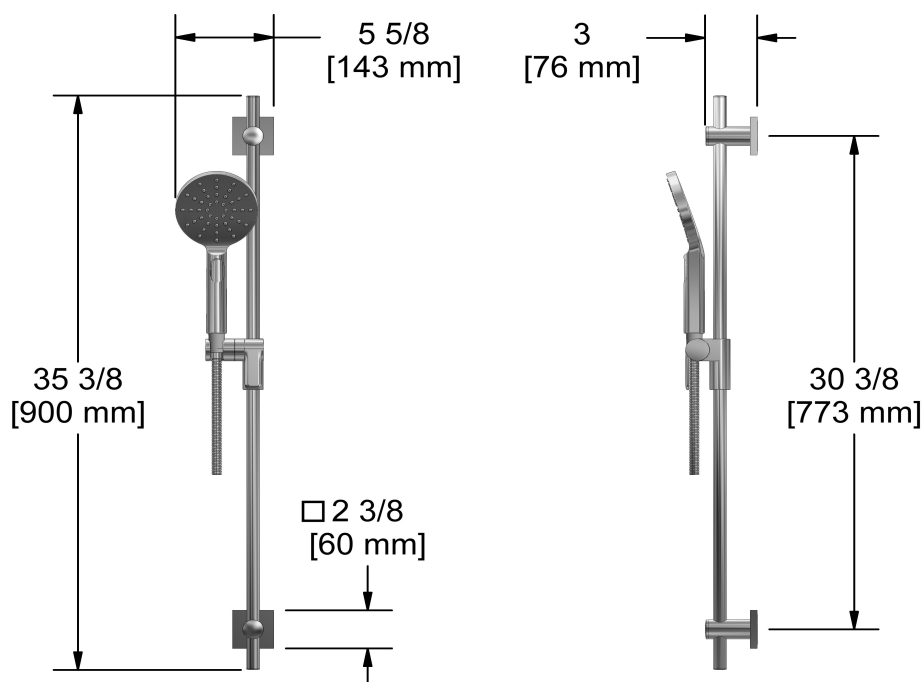

### Descriptions

- 150 cm (59") double interlock flexible hose, swivel and 2 check valves
- Ø19 mm (¾") slide bar
- 4364, 2-jet hand shower
- Scale-free
- Easy-Glide left cursor

### Certifications

- CSA B125.1
- ASME A112.18.1
- CMR248 Approval

Hand shower rail  
**4824**

Sizes, models and finishes may differ from those presented.