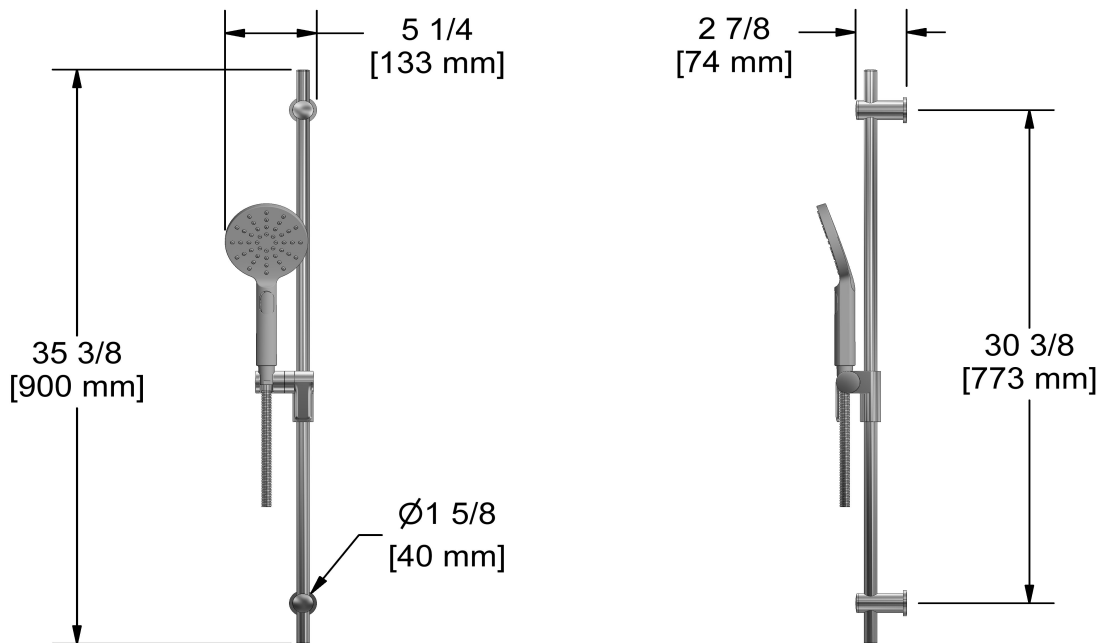

### Descriptions

- 150 cm (59") double interlock flexible hose, swivel and 2 check valves
- Ø19 mm (¾") slide bar
- 4364, 2-jet hand shower
- Scale-free
- Easy-Glide left cursor

### Certifications

- CSA B125.1
- ASME A112.18.1
- CMR248 Approval

Hand shower rail  
**4814**

Sizes, models and finishes may differ from those presented.