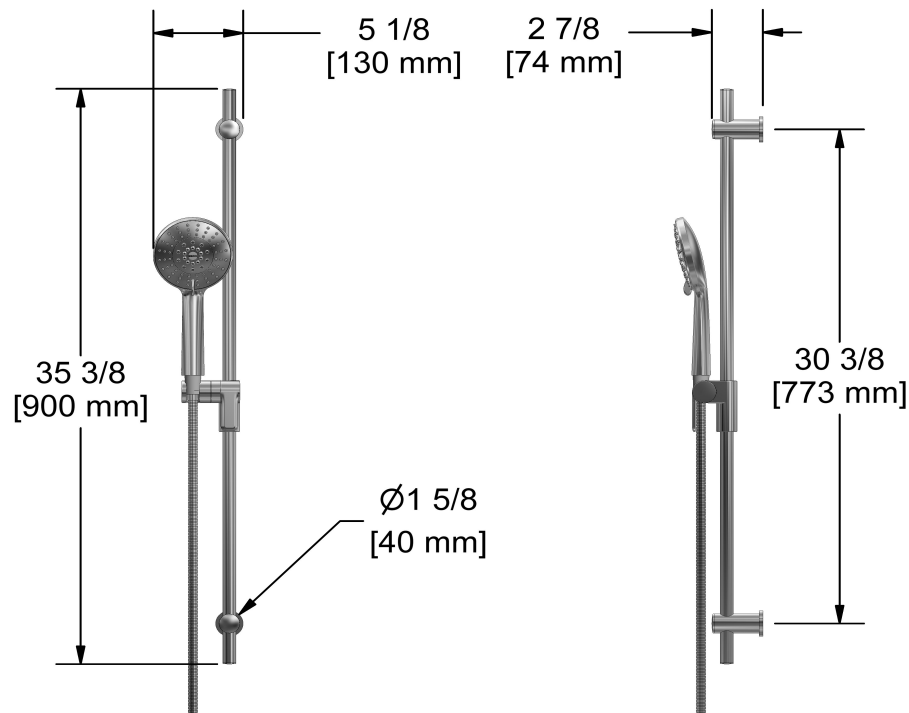

### Descriptions

- Ø19 mm (¾") slide bar
- 150 cm (59") double interlock flexible hose, swivel and 2 check valves
- 4363, 3-jet hand shower with pause
- Scale-free
- Easy-Glide left cursor

### Certifications

- CSA B125.1
- ASME A112.18.1
- CMR248 Approval

Hand shower rail  
**4813**

Sizes, models and finishes may differ from those presented.