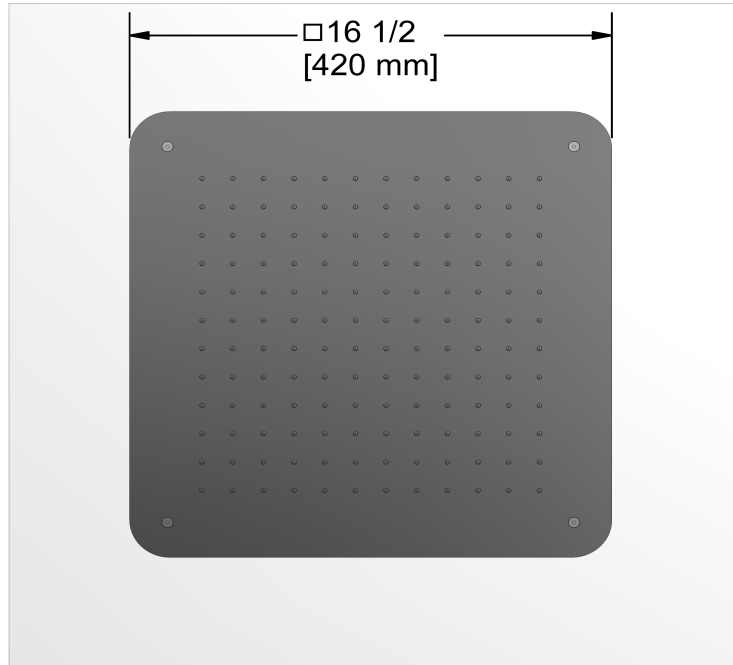

## Descriptions

- Stainless steel
- Scale-free
- G½" inlet female

## Certifications

- CSA B125.1
- ASME A112.18.1
- CMR248 Approval

42 cm (16 ½") built-in shower head  
475

UPC®

Sizes, models and finishes may differ from those presented.