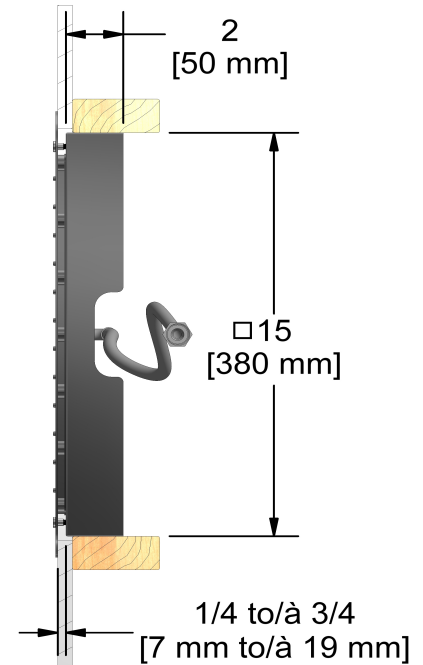

## Descriptions

- Stainless steel
- Scale-free
- G½" inlet female

## Available flow

- 7.6 L/min, 2.0 gpm (US) 60psi

## Certifications

- CSA B125.1
- ASME A112.18.1
- CMR248 Approval

42 cm (16 ½") built-in shower head  
475

UPC®

Sizes, models and finishes may differ from those presented.