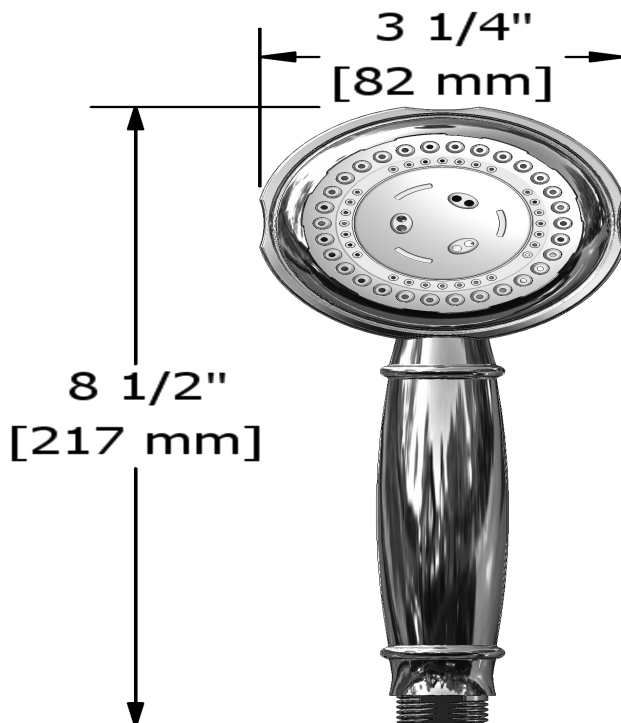

Certifications

- CSA B125.1
- ASME A112.18.1
- CMR248 Approval

Sizes, models and finishes may differ from those presented.

Warranty

This Riobel Inc. product you have purchased carries a Limited Lifetime Warranty on the chrome, PVD finish, blacks and all working parts and is guaranteed from the initial purchase date against all manufacturing defects. All other finishes, including plastic components, are guaranteed for one year. All electric and/or electronic parts are covered by a 5-year limited warranty. The warranty offered on our products will be honored only if the installation is performed by a certified master plumber.

Customer Care

Phone (800) 777 - 9762 | Email: customer care@houseofrohl.com | Website: houseofrohl.com/support/contact-us

Consult your local House of Rohl showroom for additional information and specifications. For complete warranty details and a list of showrooms, go to houseofrohl.com