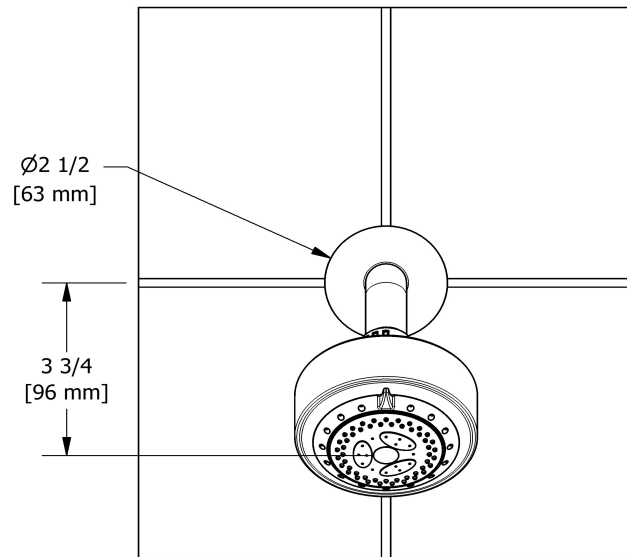

Sizes, models and finishes may differ from those presented.

Warranty

This Riobel Inc. product you have purchased carries a Limited Lifetime Warranty on the chrome, PVD finish, blacks and all working parts and is guaranteed from the initial purchase date against all manufacturing defects. All other finishes, including plastic components, are guaranteed for one year. All electric and/or electronic parts are covered by a 5-year limited warranty. The warranty offered on our products will be honored only if the installation is performed by a certified master plumber.

Customer Care

Phone (800) 777 - 9762 | Email: customer-care@houseofrohl.com | Website: houseofrohl.com/support/contact-us

Consult your local House of Rohl showroom for additional information and specifications. For complete warranty details and a list of showrooms, go to houseofrohl.com